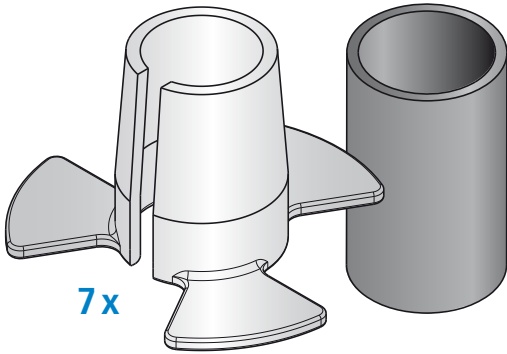

SCHIRM HVI SCH RED

IEC 60417-6182:
Installation,
electrotechnical expertise

IEC 60417-6183:
Installation,
mechanical expertise

819 235

7x

819 220 + 105 330

819 223 + 105 331

819 326