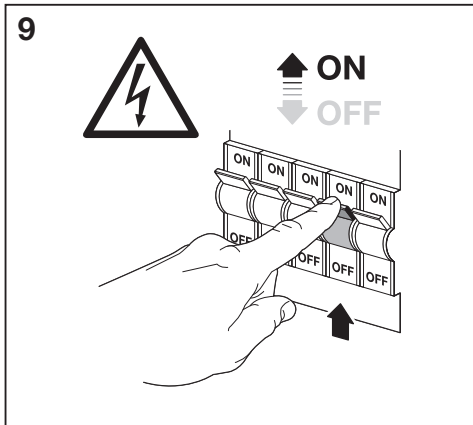

	EAN	This product contains a light source of energy efficiency class	Contained Light Source
PLANON FRAMELESS RD 300 19W 830	4058075470712	E	
PLANON FRAMELESS RD 450 28W 830	4058075470736	E	

C10449057  
G11127595  
23.11.2021