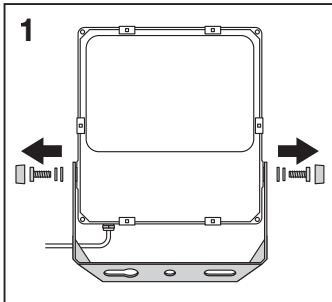

LEDVANCE GmbH
Steinerne Furt 62
86167 Augsburg, Germany
www.ledvance.com

C10449057
G11165992
21.03.23

© LEDVANCE Ltd, Aquila House
Delta Crescent, Westbrook, Warrington
WA5 7NR, United Kingdom