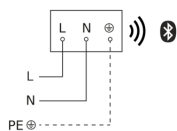

LED outdoor light without sensor

L 40 C

without motion detector, with Bluetooth
EAN 4007841 085230
Article number 085230

Circuit diagram Bluetooth

Circuit diagram Bluetooth