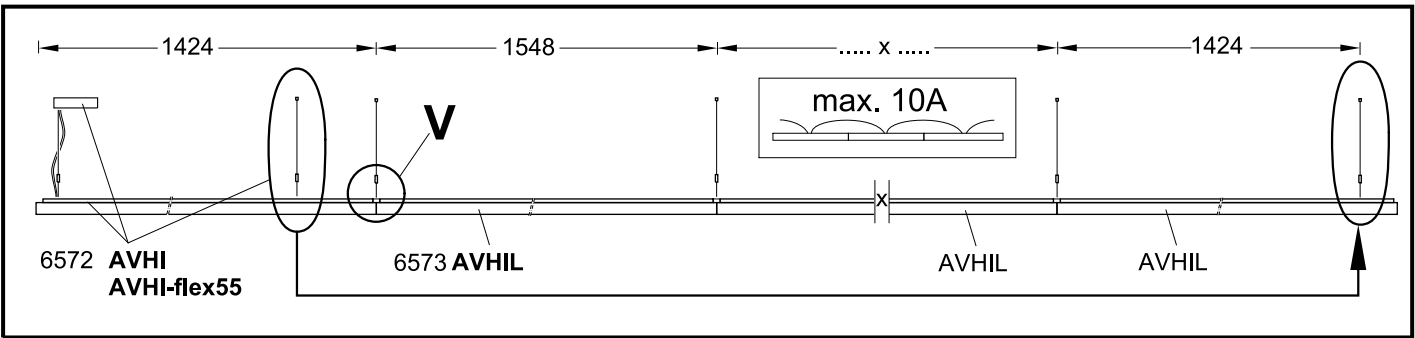

AVHIMP/1500x240 LF830

ETM
6400-3800

OFF - OFF	~ 3800 lm / 28 W
OFF - ON	~ 4700 lm / 35 W
ON - OFF	~ 5500 lm / 43 W
ON - ON	~ 6400 lm / 51 W

Achtung:
 Leuchte nicht öffnen!
 Garantieverlust!

Attention:
 Don't open the luminaire!
 Loss of Guarantee!

Attention:
 N'est pas ouvrir le luminaire!
 Perte de garantie!

Atención:
 Non abrir la luminaria!
 Pérdida de garantía!

MONTAGE

1 6572 AVHI AVHI-flex55

Step 1: Mounting AVHI-flex55 luminaire. Torx20 screws (7) are used to secure the luminaire to the ceiling. The luminaire length is approximately 1.5m. The ETM (5) is shown with ON/OFF positions and PIN1/PIN2 labels.