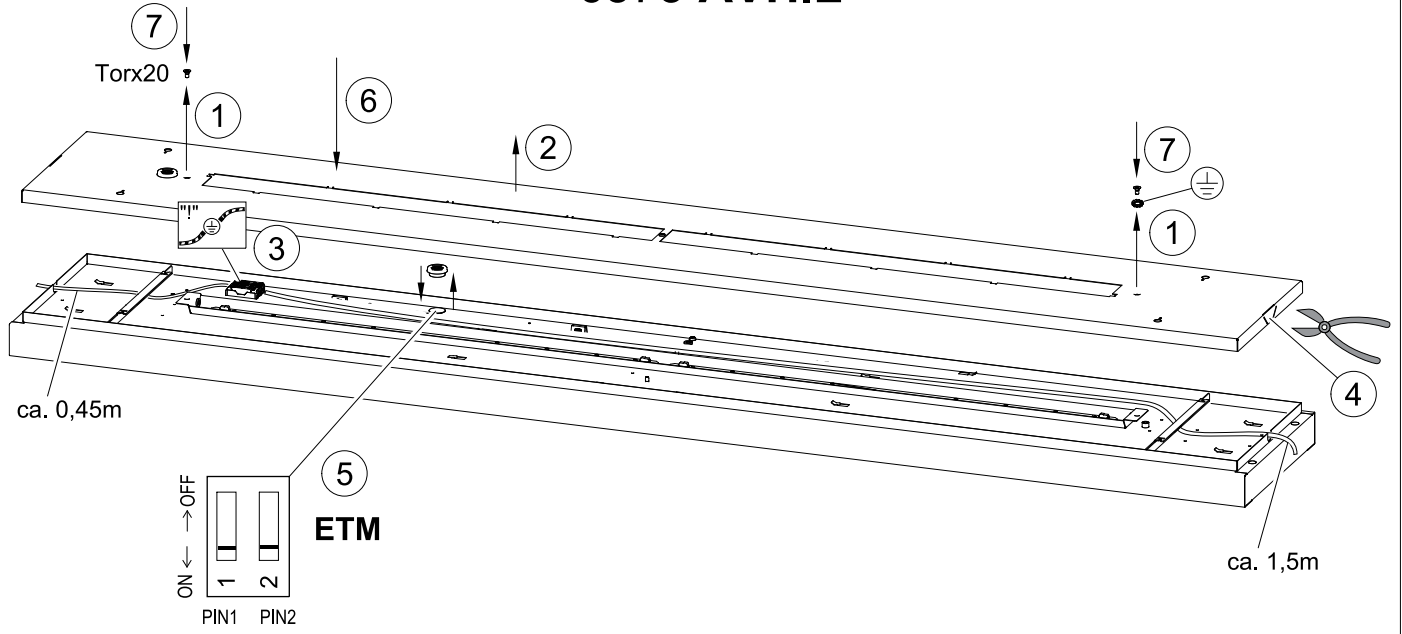

6573 AVHIL

4