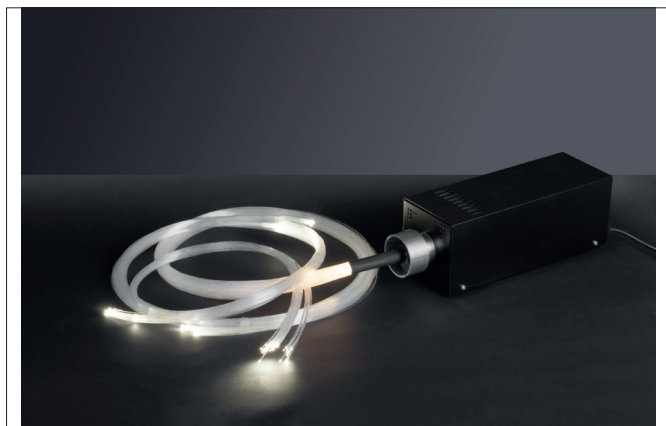

FIBATEC LED starry sky set

Article no. 48210004

Light.
For Generations.**Tender**

LED starry sky set. Comprising: 1 x projector - 20 W Power-LED (L 290 x W 105 x H 105 mm), 1 x fiber bundle, customised, 200-component: 100 x Ø 1.0 mm, length: 1,500 mm, 100 x Ø 1.0 mm, length: 3,000 mm. Including 1,500 mm connection cable with Schuko plug. Including a converter for connection with the 230-V mains voltage, without fan (thus no noise generation). The set has been designed for an area of approximately 4-5 m². Degree of protection: according to DIN EN 60529 IP20, Protection class: (EN 61140) I, Voltage: 230V AC 50Hz, Power: 20 W, Colour temperature: 4.000 K, With control gear: Yes, Control: on/off.

Article data	
Article no.	48210004
GTIN	4250047791133
Series name	FIBATEC
Short description	LED starry sky set
Length	290 mm
Width	105 mm
Height	105 mm
Weight	2.250 kg
Length of the connection line	1,500 mm

Lighting technology	
Light generator output	20 W
Colour temperature	4.000 K
Light colour	White

FIBATEC LED starry sky set

Article no. 48210004

Light.
For Generations.

Operating technology of the luminaire	
AC nominal voltage max	230 V
Frequency max	50 Hz
Protection class	I
Degree of protection	IP20
Ambient temperature	0 up to 40 °C
Control	on/off
Length of the connection line	1,500 mm
Bulb change possible	Yes