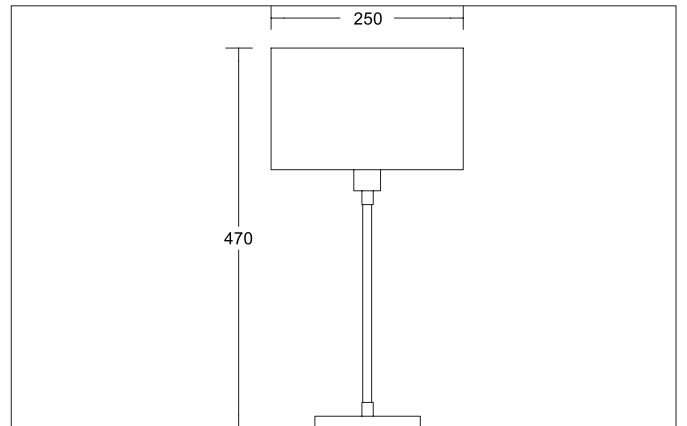

**ISSORIA Table lamp, with fabric shade**  
 Article no. 58107020

**Tender**

Table lamp, for E27 LED retrofit lamp, with fabric shade, height 470 mm, shiny chrome / black shade, round. Compact design for harmonious implementation in harmonious, architectural room concepts. Table lamp with fabric shade, shade material: chintz, surface: chrome. Diameter: 250 mm, height: 470 mm, approx. 1,000 mm visible, black supply cable with cord between hand switch and Euro flat plug. Further available shade colors and special solutions can be found for each product online on our website as a PDF. Version: E27, Mounting type: Surface-mounted, Mounting location: Table-mounted, Protection rating on room side: to DIN EN 60529: IP20, Protection class: (EN 61140) I, Voltage: 230V AC 50Hz, Power: 15 W, Number of bulbs / sockets: 1 piece, without control gear, Type of dimming: other.

Article data	
Article no.	58107020
GTIN	4251433920748
Series name	ISSORIA
Short description	Table lamp, with fabric shade
Material	Brass / Iron
Colour	Chrome
Shape	Round
Shade colour	Black
Shade material	Chintz
Weight	4.000 kg
Conformance	CE

Mounting technology	
Mounting method	Surface mounting
Place of installation	Table-mounted
Adjustability	Not adjustable

Packing data	
Gross weight	5 kg
Length of packaging	600 mm
Packaging width	790 mm
Packaging height	1,450 mm
Disposal at end of life	<p>This product must not be disposed of with household waste. You are obliged, to dispose of such electrical waste separately.</p> <p>By disposing of electrical waste and other old or defective electronics separately, you support recycling or other forms of re-use. In that way you help to take care and to avoid that harmful substances get into the environment.</p>