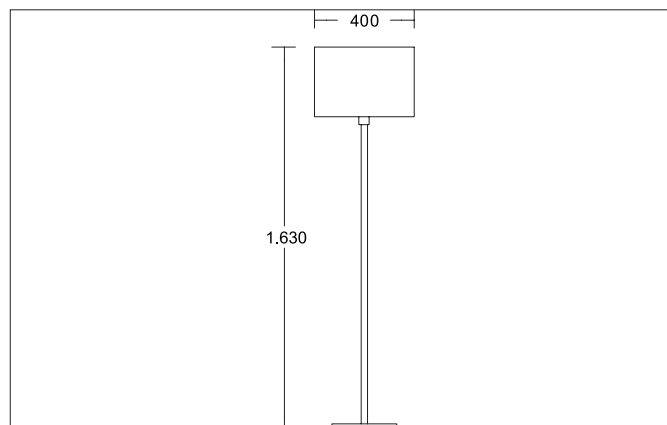

ISSORIA Floor light, with fabric shade

Article no. 58100719

Light.
For Generations.**Tender**

Floor light, with fabric shade, white / shade brick red, Round. Surface mounting, Floor-mounted. Floor light with a fabric shade, shade material: chintz, surface: chrome, approximately 1350 mm visible, black supply line with cord between foot switch and Schucko plug. For more available shade variants and special solutions you can download a PDF file for each product online from our website. Lamp holder: E27, Mounting method: Surface mounting, Place of installation: Floor-mounted, Degree of protection: according to DIN EN 60529 IP20, Protection class: (EN 61140) I, Voltage: 230V AC 50Hz, Power: 100 W, Amount of light sources / fittings: 1 Qty, without control gear, Control: Other.

Article data	
Article no.	58100719
GTIN	4251433944591
Series name	ISSORIA
Short description	Floor light, with fabric shade
Material	Brass / Iron
Colour	White
Shape	Round
Height	1630 mm
Shade colour	Brick red
Shade material	Chintz
Chintz colour code	66.8003.19
Weight	9.000 kg

ISSORIA Floor light, with fabric shade

Article no. 58100719

Light.
For Generations.

Operating technology of the luminaire	
Voltage type	AC
AC nominal voltage max	230 V
Frequenz max.	50 Hz
Lamp	Incandescent lamp
Lamp holder	E27
Protection class	I
Degree of protection	IP20
Control	Other
Bulb change possible	Yes

Mounting technology	
Mounting method	Surface mounting
Place of installation	Floor-mounted
Adjustability	Not adjustable

Packing data	
Gross weight	10 kg
Length of packaging	600 mm
Packaging width	790 mm
Packaging height	1,450 mm
Disposal at end of life	This product must not be disposed of with household waste. You are obliged, to dispose of such electrical waste separately. By disposing of electrical waste and other old or defective electronics separately, you support recycling or other forms of re-use. In that way you help to take care and to avoid that harmful substances get into the environment.