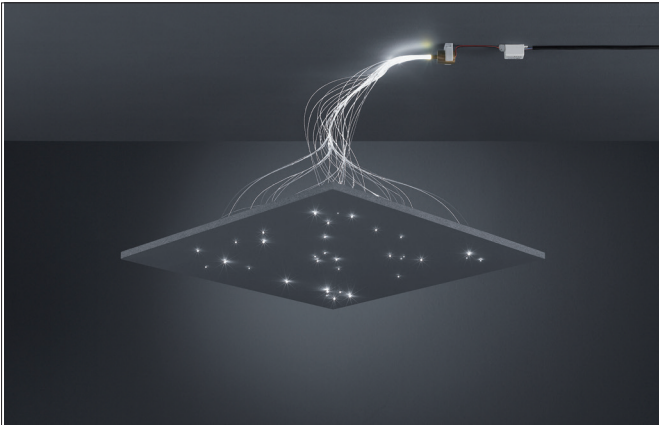

**FIBATEC LED starry sky set**

Article no. 9513WW

Light.  
For Generations.

230V

**Tender**

LED starry sky set. Comprising: 1 x mini-projector - 1 W power-LED (D 26 x L 35 mm), 1 x fiber bundle, customised, 33-component: 33 x Ø 1.0 mm, length: 1,000 mm. Including converter (L 52 x W 30 x H 23 mm) for connection with 230-V mains voltage, without fan (thus no noise generation). Two of these sets have been designed for an area of approximately 1 m<sup>2</sup>. Degree of protection: according to DIN EN 60529 IP20, Protection class: (EN 61140) II, Voltage: 230V AC 50Hz, Power: 1 W, Colour temperature: 3.000 K, With control gear: Yes, Control: on/off.

**Article data**

Article no.	9513WW
GTIN	4251433907886
Series name	FIBATEC
Short description	LED starry sky set
Weight	0.140 kg
Length of the connection line	1,500 mm

**Lighting technology**

Colour temperature	3.000 K
Light colour	White

**FIBATEC LED starry sky set**

Article no. 9513WW

Light.  
For Generations.

Operating technology of the luminaire	
AC nominal voltage max	230 V
Frequenz max.	50 Hz
Protection class	II
Degree of protection	IP20
Ambient temperature	0 up to 40 °C
Control	on/off
Length of the connection line	1,500 mm
Bulb change possible	Yes