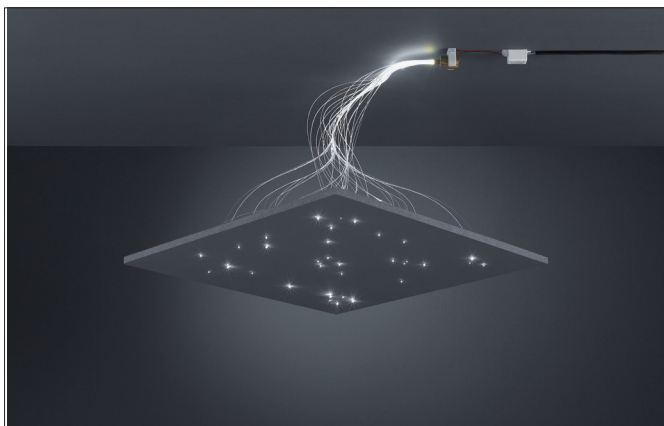

FIBATEC LED starry sky set

Article no. 9513B

Light.
For Generations.**Tender**

LED starry sky set. Comprising: 1 x mini-projector - 1 W power-LED (D 26 x L 35 mm), 1 x fiber bundle, customised, 33-component: 33 x Ø 1.0 mm, length: 1,000 mm. Including converter (L 52 x W 30 x H 23 mm) for connection with 230-V mains voltage, without fan (thus no noise generation). Two of these sets have been designed for an area of approximately 1 m². Degree of protection: according to DIN EN 60529 IP20, Protection class: (EN 61140) II, Voltage: 230V AC 50Hz, Power: 1 W, With control gear: Yes, Control: on/off.

Article data	
Article no.	9513B
GTIN	4250047731627
Series name	FIBATEC
Short description	LED starry sky set
Weight	0.140 kg
Length of the connection line	1,500 mm
Conformance	CE, UKCA

Lighting technology	
Colour temperature	blau

FIBATEC LED starry sky set

Article no. 9513B

Light.
For Generations.

Operating technology of the luminaire	
AC nominal voltage max	230 V
Frequency max	50 Hz
Protection class	II
Degree of protection	IP20
Ambient temperature	0 up to 40 °C
Control	on/off
Length of the connection line	1,500 mm
Bulb change possible	Yes