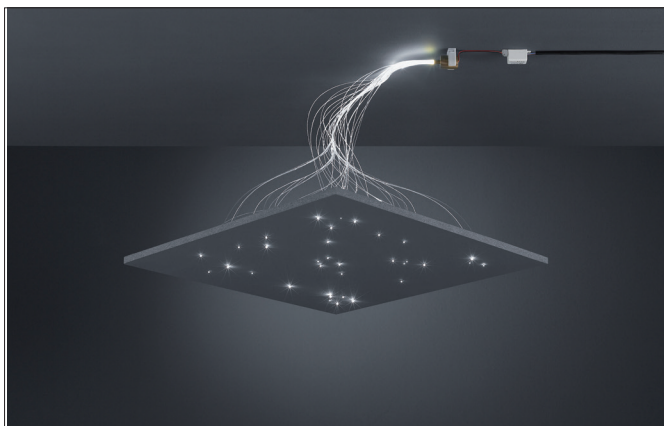

FIBATEC LED starry sky set

Article no. 9513B

Light.
For Generations.

230V

Tender

LED starry sky set. Comprising: 1 x mini-projector - 1 W power-LED (D 26 x L 35 mm), 1 x fiber bundle, customised, 33-component: 33 x Ø 1.0 mm, length: 1,000 mm. Including converter (L 52 x W 30 x H 23 mm) for connection with 230-V mains voltage, without fan (thus no noise generation). Two of these sets have been designed for an area of approximately 1 m². Degree of protection: according to DIN EN 60529 IP20, Protection class: (EN 61140) II, Voltage: 230V AC 50Hz, Power: 1 W, With control gear: Yes, Control: on/off.

Article data

Article no.	9513B
GTIN	4250047731627
Series name	FIBATEC
Short description	LED starry sky set
Weight	0.140 kg
Length of the connection line	1,500 mm

Lighting technology

Colour temperature	blau
--------------------	------

FIBATEC LED starry sky set

Article no. 9513B

Light.
For Generations.

Operating technology of the luminaire	
AC nominal voltage max	230 V
Frequenz max.	50 Hz
Protection class	II
Degree of protection	IP20
Ambient temperature	0 up to 40 °C
Control	on/off
Length of the connection line	1,500 mm
Bulb change possible	Yes