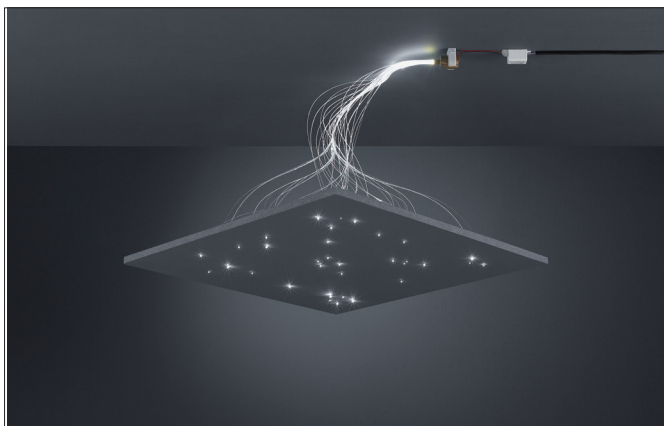

FIBATEC LED starry sky set

Article no. 9510B

Light.
For Generations.

230V

Tender

LED starry sky set. Comprising: 1 x mini-projector - 1 W Power-LED (D 26 x L 35 mm), 1 x fiber bundle, customised: 50-component mixed fiber: 15 x Ø 0.5 mm, length: 1,000 mm, 20 x Ø 0.75 mm, length: 1,000 mm, 10 x Ø 1.0 mm, length: 1,000 mm, 5 x Ø 1.5 mm, length: 1,000 mm. Including Converter (L 52 x W 30 x H 23 mm) for connection with 230-V mains voltage, without fan (thus no noise generation). The set has been designed for an area of approximately 1 m². Degree of protection: according to DIN EN 60529 IP20, Protection class: (EN 61140) II, Voltage: 230V AC 50Hz, Power: 1 W, With control gear: Yes, Control: on/off.

Article data

Article no.	9510B
GTIN	4250047737926
Series name	FIBATEC
Short description	LED starry sky set
Weight	0.040 kg
Length of the connection line	1,500 mm

Lighting technology

Colour temperature	blau
--------------------	------

FIBATEC LED starry sky set

Article no. 9510B

Light.
For Generations.

Operating technology of the luminaire	
AC nominal voltage max	230 V
Frequenz max.	50 Hz
Protection class	II
Degree of protection	IP20
Ambient temperature	0 up to 40 °C
Control	on/off
Length of the connection line	1,500 mm
Bulb change possible	Yes