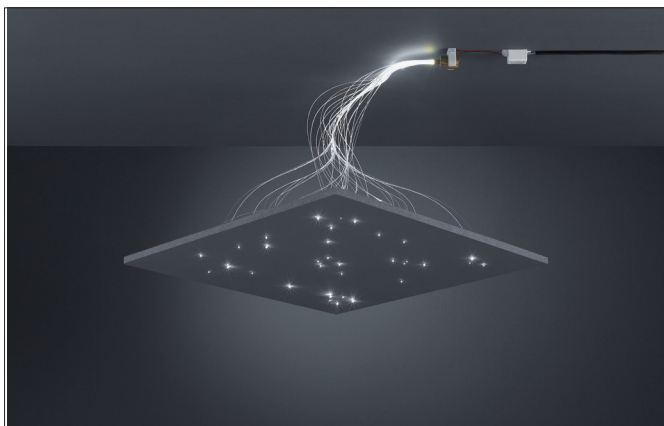

**FIBATEC LED starry sky set**

Article no. 9510B

Light.  
For Generations.**Tender**

LED starry sky set. Comprising: 1 x mini-projector - 1 W Power-LED (D 26 x L 35 mm), 1 x fiber bundle, customised: 50-component mixed fiber: 15 x Ø 0.5 mm, length: 1,000 mm, 20 x Ø 0.75 mm, length: 1,000 mm, 10 x Ø 1.0 mm, length: 1,000 mm, 5 x Ø 1.5 mm, length: 1,000 mm. Including Converter (L 52 x W 30 x H 23 mm) for connection with 230-V mains voltage, without fan (thus no noise generation). The set has been designed for an area of approximately 1 m<sup>2</sup>. Degree of protection: according to DIN EN 60529 IP20, Protection class: (EN 61140) II, Voltage: 230V AC 50Hz, Power: 1 W, With control gear: Yes, Control: on/off.

Article data	
Article no.	9510B
GTIN	4250047737926
Series name	FIBATEC
Short description	LED starry sky set
Weight	0.040 kg
Length of the connection line	1,500 mm
Conformance	CE, UKCA

Lighting technology	
Colour temperature	blau

**FIBATEC LED starry sky set**

Article no. 9510B

Light.  
For Generations.

Operating technology of the luminaire	
AC nominal voltage max	230 V
Frequency max	50 Hz
Protection class	II
Degree of protection	IP20
Ambient temperature	0 up to 40 °C
Control	on/off
Length of the connection line	1,500 mm
Bulb change possible	Yes