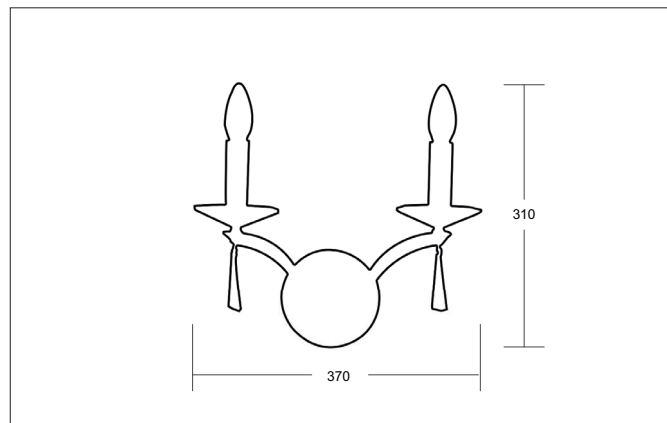

STELLA Wall light glossy chrome, with crystals

Article no. 800562

Light.
For Generations.**Tender**

Wall light glossy chrome, with crystals, glossy chrome, Other.Surface mounting, Wall-mountedSurface-mounted wall light, with crystals.
Lamp holder: E14, Mounting method: Surface mounting, Place of installation: Wall-mounted, Material: Cast Brass / Crystal, Degree of protection: according to DIN EN 60529 IP20, Protection class: (EN 61140) I, Voltage: 230V AC 50Hz, Power: 80 W, Amount of light sources / fittings: 2 Qty, without control gear, Control: Other.

Article data	
Article no.	800562
GTIN	4250047733027
Series name	STELLA
Short description	Wall light glossy chrome, with crystals
Material	Other
Colour	Chrome
Type of surface	Glossy
Shape	Other
Width	370 mm
Height	310 mm
Weight	1.800 kg
Conformance	CE, UKCA

STELLA Wall light glossy chrome, with crystals

Article no. 800562

Light.
For Generations.

Operating technology of the luminaire	
Voltage type	AC
AC nominal voltage max	230 V
Frequency max	50 Hz
Lamp	Incandescent lamp
Lamp holder	E14
Protection class	I
Degree of protection	IP20
Control	Other
Bulb change possible	Yes

Mounting technology	
Mounting method	Surface mounting
Place of installation	Wall-mounted
Adjustability	Not adjustable
Material cover	Without cover

Packing data	
Gross weight	2.1 kg
Length of packaging	400 mm
Packaging width	400 mm
Packaging height	300 mm
Disposal at end of life	This product must not be disposed of with household waste. You are obliged, to dispose of such electrical waste separately. By disposing of electrical waste and other old or defective electronics separately, you support recycling or other forms of re-use. In that way you help to take care and to avoid that harmful substances get into the environment.