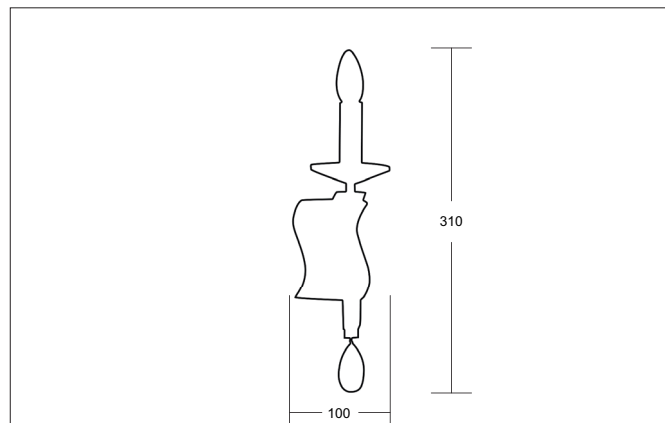

GIRATA Wall light shiny gold, with crystals

Article no. 809041

Light.
For Generations.**Tender**

Wall light shiny gold, with crystals, shiny gold, Other. Surface mounting, Wall-mounted Surface-mounted wall light, with crystals. Lamp holder: E14, Mounting method: Surface mounting, Place of installation: Wall-mounted, Material: Cast Brass / Crystal, Degree of protection: according to DIN EN 60529 IP20, Protection class: (EN 61140) I, Voltage: 230V AC 50Hz, Power: 40 W, Amount of light sources / fittings: 1 Qty, without control gear, Control: Other.

Article data	
Article no.	809041
GTIN	4250047748588
Series name	GIRATA
Short description	Wall light shiny gold, with crystals
Material	Other
Colour	Gold
Type of surface	Glossy
Shape	Other
Width	100 mm
Height	310 mm
Weight	1.480 kg
Conformance	CE

GIRATA Wall light shiny gold, with crystals

Article no. 809041

Light.
For Generations.

Operating technology of the luminaire	
Voltage type	AC
AC nominal voltage max	230 V
Frequency max	50 Hz
Lamp	Incandescent lamp
Lamp holder	E14
Protection class	I
Degree of protection	IP20
Control	Other
Bulb change possible	Yes

Mounting technology	
Mounting method	Surface mounting
Place of installation	Wall-mounted
Adjustability	Not adjustable
Material cover	Without cover

Packing data	
Gross weight	1.6 kg
Length of packaging	300 mm
Packaging width	300 mm
Packaging height	180 mm
Disposal at end of life	This product must not be disposed of with household waste. You are obliged, to dispose of such electrical waste separately. By disposing of electrical waste and other old or defective electronics separately, you support recycling or other forms of re-use. In that way you help to take care and to avoid that harmful substances get into the environment.