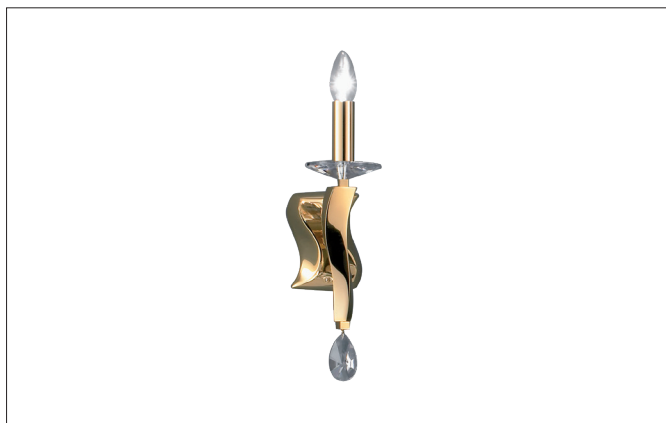

GIRATA Wall light shiny gold, with crystals

Article no. 809041

Light.
For Generations.**Tender**

Wall light shiny gold, with crystals, shiny gold, Other. Surface mounting, Wall-mounted Surface-mounted wall light, with crystals. Lamp holder: E14, Mounting method: Surface mounting, Place of installation: Wall-mounted, Material: Cast Brass / Crystal, Degree of protection: according to DIN EN 60529 IP20, Protection class: (EN 61140) I, Voltage: 230V AC 50Hz, Power: 40 W, Amount of light sources / fittings: 1 Qty, without control gear, Control: Other.

Article data	
Article no.	809041
GTIN	4250047748588
Series name	GIRATA
Short description	Wall light shiny gold, with crystals
Material	Other
Colour	Gold
Type of surface	Glossy
Shape	Other
Width	100 mm
Height	310 mm
Weight	1.480 kg
Conformance	CE

GIRATA Wall light shiny gold, with crystals

Article no. 809041

Light.
For Generations.

Operating technology of the luminaire	
Voltage type	AC
AC nominal voltage max	230 V
Frequency max	50 Hz
Lamp	Incandescent lamp
Lamp holder	E14
Protection class	I
Degree of protection	IP20
Control	Other
Bulb change possible	Yes