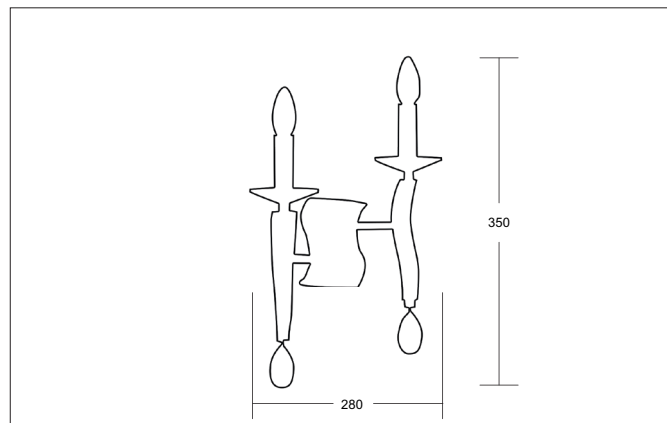

GIRATA Wall light shiny gold, with crystals

Article no. 809042

Light.
For Generations.**Tender**

Wall light shiny gold, with crystals, shiny gold, Other. Surface mounting, Wall-mounted Surface-mounted wall light, with crystals. Lamp holder: E14, Mounting method: Surface mounting, Place of installation: Wall-mounted, Material: Cast Brass / Crystal, Degree of protection: according to DIN EN 60529 IP20, Protection class: (EN 61140) I, Voltage: 230V AC 50Hz, Power: 80 W, Amount of light sources / fittings: 2 Qty, without control gear, Control: Other.

Article data	
Article no.	809042
GTIN	4250047748618
Series name	GIRATA
Short description	Wall light shiny gold, with crystals
Material	Other
Colour	Gold
Type of surface	Glossy
Shape	Other
Width	280 mm
Height	350 mm
Weight	2.200 kg
Conformance	CE

GIRATA Wall light shiny gold, with crystals

Article no. 809042

Light.
For Generations.

Operating technology of the luminaire	
Voltage type	AC
AC nominal voltage max	230 V
Frequency max	50 Hz
Lamp	Incandescent lamp
Lamp holder	E14
Protection class	I
Degree of protection	IP20
Control	Other
Bulb change possible	Yes

Mounting technology	
Mounting method	Surface mounting
Place of installation	Wall-mounted
Adjustability	Not adjustable
Material cover	Without cover

Packing data	
Gross weight	2.5 kg
Length of packaging	400 mm
Packaging width	400 mm
Packaging height	300 mm
Disposal at end of life	This product must not be disposed of with household waste. You are obliged, to dispose of such electrical waste separately. By disposing of electrical waste and other old or defective electronics separately, you support recycling or other forms of re-use. In that way you help to take care and to avoid that harmful substances get into the environment.