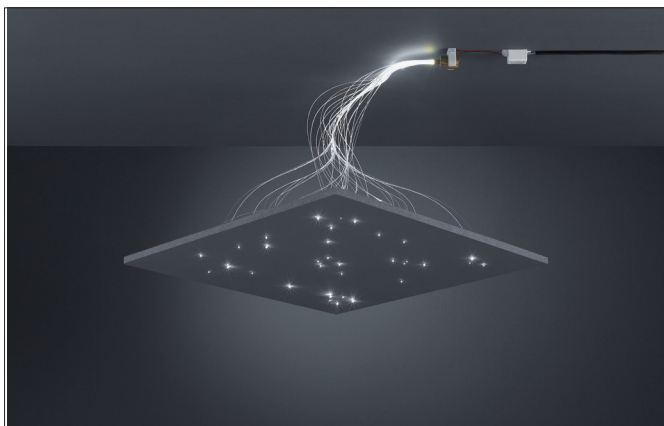

FIBATEC LED starry sky set

Article no. 9513R

Light.
For Generations.

230V

Tender

LED starry sky set. Comprising: 1 x mini-projector - 1 W power-LED (D 26 x L 35 mm), 1 x fiber bundle, customised, 33-component: 33 x Ø 1.0 mm, length: 1,000 mm. Including converter (L 52 x W 30 x H 23 mm) for connection with 230-V mains voltage, without fan (thus no noise generation). Two of these sets have been designed for an area of approximately 1 m². Degree of protection: according to DIN EN 60529 IP20, Protection class: (EN 61140) II, Voltage: 230V AC 50Hz, Power: 1 W, With control gear: Yes, Control: on/off.

Article data

Article no.	9513R
GTIN	4250047734567
Series name	FIBATEC
Short description	LED starry sky set
Weight	0.140 kg
Length of the connection line	1,500 mm

Lighting technology

Colour temperature	rot
--------------------	-----

FIBATEC LED starry sky set

Article no. 9513R

Light.
For Generations.

Operating technology of the luminaire	
AC nominal voltage max	230 V
Frequenz max.	50 Hz
Protection class	II
Degree of protection	IP20
Ambient temperature	0 up to 40 °C
Control	on/off
Length of the connection line	1,500 mm
Bulb change possible	Yes