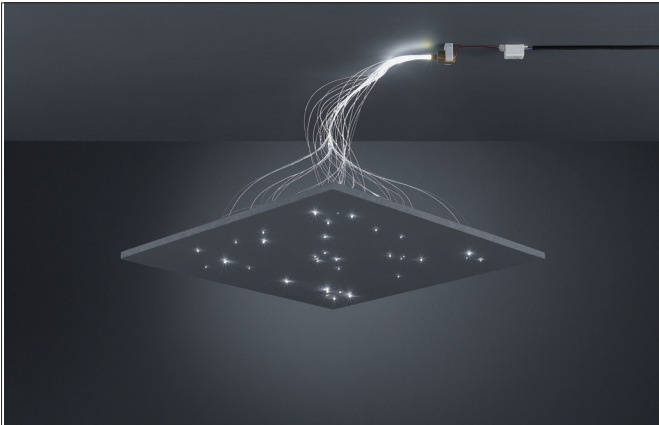

FIBATEC LED starry sky set

Article no. 95 10R

Light.
For Generations.

230V

Tender

LED starry sky set. Comprising: 1 x mini-projector - 1 W Power-LED (D 26 x L 35 mm), 1 x fiber bundle, customised: 50-component mixed fiber: 15 x Ø 0.5 mm, length: 1,000 mm, 20 x Ø 0.75 mm, length: 1,000 mm, 10 x Ø 1.0 mm, length: 1,000 mm, 5 x Ø 1.5 mm, length: 1,000 mm. Including Converter (L 52 x W 30 x H 23 mm) for connection with 230-V mains voltage, without fan (thus no noise generation). The set has been designed for an area of approximately 1 m². Degree of protection: according to DIN EN 60529 IP20, Protection class: (EN 61140) II, Voltage: 230V AC 50Hz, Power: 1 W, With control gear: Yes, Control: on/off.

Article data	
Article no.	95 10R
GTIN	4250047738060
Series name	FIBATEC
Short description	LED starry sky set
Weight	0.040 kg
Length of the connection line	1,500 mm

Lighting technology	
Colour temperature	rot

FIBATEC LED starry sky set

Article no. 9510R

Light.
For Generations.

Operating technology of the luminaire	
AC nominal voltage max	230 V
Frequenz max.	50 Hz
Protection class	II
Degree of protection	IP20
Ambient temperature	0 up to 40 °C
Control	on/off
Length of the connection line	1,500 mm
Bulb change possible	Yes