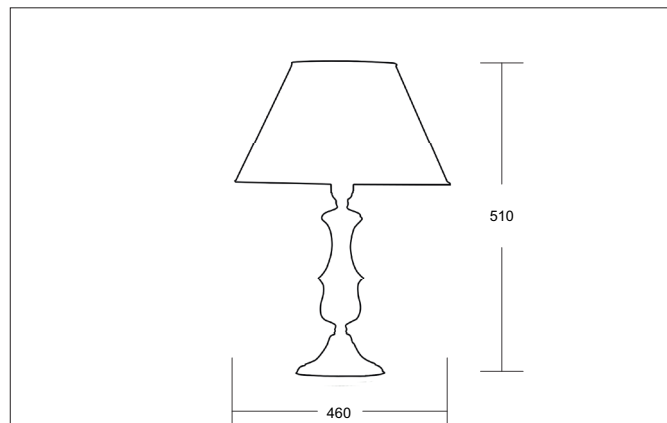

**ARANDA Table lamp shiny gold / matt gold, with beige chintz shade**

Article no. 820535

Light.  
For Generations.**Tender**

Table lamp shiny gold / matt gold, with beige chintz shade, gold / gold matt, Round. Surface mounting, Table-mounted. Table lamp, shade: Chintz beige. Lamp holder: E27, Mounting method: Surface mounting, Place of installation: Table-mounted, Material: Cast Brass / Chintz, Degree of protection: according to DIN EN 60529 IP20, Protection class: (EN 61140) I, Voltage: 230V AC 50Hz, Power: 60 W, Amount of light sources / fittings: 1 Qty, without control gear, Control: Other.

Article data	
Article no.	820535
GTIN	4250047702276
Series name	ARANDA
Short description	Table lamp shiny gold / matt gold, with beige chintz shade
Material	Cast Brass / Crystal
Colour	gold / gold matt
Type of surface	Glossy
Shape	Round
Outer diameter	460 mm
Height	510 mm
Shade colour	White
Shade material	Chintz
Weight	1.600 kg