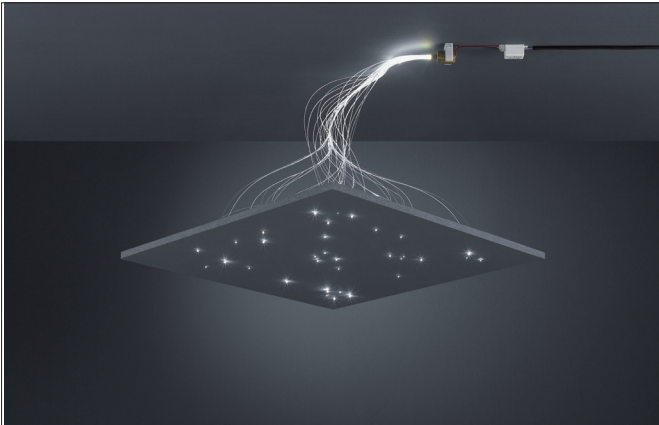

**FIBATEC LED starry sky set**

Article no. 9510Y

Light.  
For Generations.**Tender**

LED starry sky set. Comprising: 1 x mini-projector - 1 W Power-LED (D 26 x L 35 mm), 1 x fiber bundle, customised: 50-component mixed fiber: 15 x Ø 0.5 mm, length: 1,000 mm, 20 x Ø 0.75 mm, length: 1,000 mm, 10 x Ø 1.0 mm, length: 1,000 mm, 5 x Ø 1.5 mm, length: 1,000 mm. Including Converter (L 52 x W 30 x H 23 mm) for connection with 230-V mains voltage, without fan (thus no noise generation). The set has been designed for an area of approximately 1 m<sup>2</sup>. Degree of protection: according to DIN EN 60529 IP20, Protection class: (EN 61140) II, Voltage: 230V AC 50Hz, Power: 1 W, With control gear: Yes, Control: on/off.

Article data	
Article no.	9510Y
GTIN	4250047737957
Series name	FIBATEC
Short description	LED starry sky set
Weight	0.040 kg
Length of the connection line	1,500 mm
Conformance	CE, UKCA

Lighting technology	
Colour temperature	amber

**FIBATEC LED starry sky set**

Article no. 9510Y

Light.  
For Generations.

Operating technology of the luminaire	
AC nominal voltage max	230 V
Frequency max	50 Hz
Protection class	II
Degree of protection	IP20
Ambient temperature	0 up to 40 °C
Control	on/off
Length of the connection line	1,500 mm
Bulb change possible	Yes