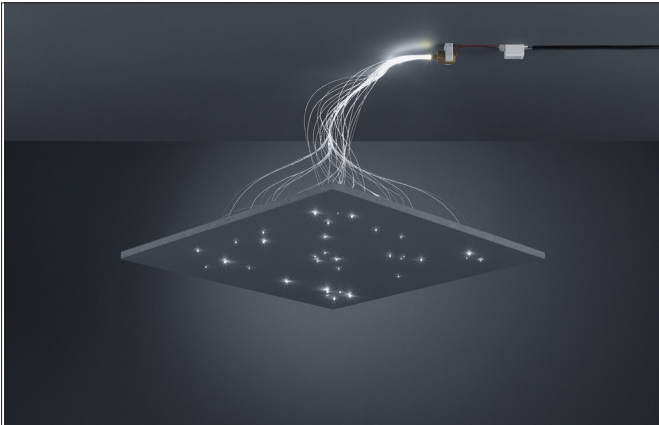

FIBATEC LED starry sky set

Article no. 9510Y

Light.
For Generations.

230V

Tender

LED starry sky set. Comprising: 1 x mini-projector - 1 W Power-LED (D 26 x L 35 mm), 1 x fiber bundle, customised: 50-component mixed fiber: 15 x Ø 0.5 mm, length: 1,000 mm, 20 x Ø 0.75 mm, length: 1,000 mm, 10 x Ø 1.0 mm, length: 1,000 mm, 5 x Ø 1.5 mm, length: 1,000 mm. Including Converter (L 52 x W 30 x H 23 mm) for connection with 230-V mains voltage, without fan (thus no noise generation). The set has been designed for an area of approximately 1 m². Degree of protection: according to DIN EN 60529 IP20, Protection class: (EN 61140) II, Voltage: 230V AC 50Hz, Power: 1 W, With control gear: Yes, Control: on/off.

Article data

Article no.	9510Y
GTIN	4250047737957
Series name	FIBATEC
Short description	LED starry sky set
Weight	0.040 kg
Length of the connection line	1,500 mm

Lighting technology

Colour temperature	amber
--------------------	-------

FIBATEC LED starry sky set

Article no. 9510Y

Light.
For Generations.

Operating technology of the luminaire	
AC nominal voltage max	230 V
Frequenz max.	50 Hz
Protection class	II
Degree of protection	IP20
Ambient temperature	0 up to 40 °C
Control	on/off
Length of the connection line	1,500 mm
Bulb change possible	Yes