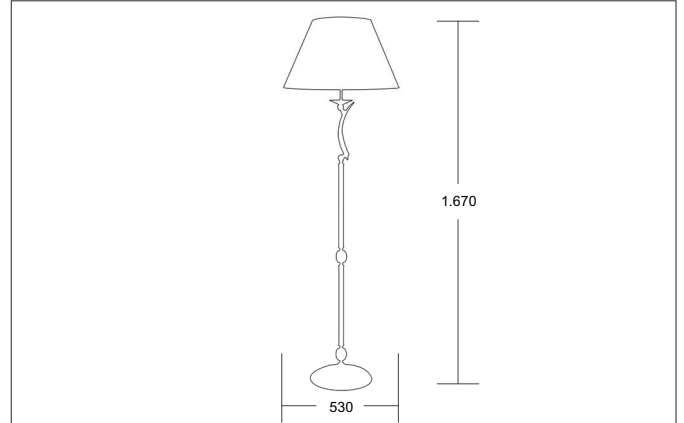

STELLA Floor lamp shiny gold, with shade Moiré Jaquard beige
Article no. 830593

Light.
For Generations.

Tender

Floor lamp shiny gold, with shade Moiré Jaquard beige, shiny gold, Round.Surface mounting, Floor-mountedFloor lamp, shade: Moiré Jaquard beige.Lamp holder: E27, Mounting method: Surface mounting, Place of installation: Floor-mounted, Material: Cast Brass / Crystal / Moiré Jaquard, Degree of protection: according to DIN EN 60529 IP20, Protection class: (EN 61140) I, Voltage: 230V AC 50Hz, Power: 60 W, Amount of light sources / fittings: 1 Qty, without control gear, Control: Other.

Article data	
Article no.	830593
GTIN	4250047756088
Series name	STELLA
Short description	Floor lamp shiny gold, with shade Moiré Jaquard beige
Material	Other
Colour	Gold
Type of surface	Glossy
Shape	Round
Outer diameter	530 mm
Length	530 mm
Width	530 mm
Height	1670 mm
Shade colour	Beige
Shade material	Moiré Jaquard
Weight	1.300 kg
Conformance	CE

Mounting technology	
Mounting method	Surface mounting
Place of installation	Floor-mounted
Adjustability	Not adjustable
Material cover	Without cover

Packing data	
Gross weight	1.9 kg
Length of packaging	530 mm
Packaging width	530 mm
Packaging height	530 mm
Disposal at end of life	This product must not be disposed of with household waste. You are obliged, to dispose of such electrical waste separately. By disposing of electrical waste and other old or defective electronics separately, you support recycling or other forms of re-use. In that way you help to take care and to avoid that harmful substances get into the environment.