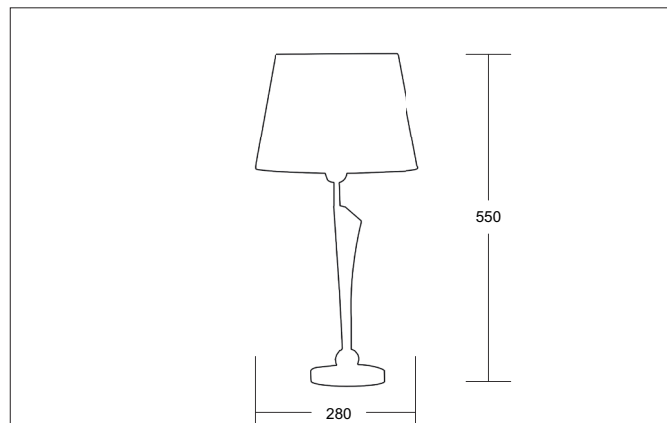

BAHIA Table lamp glossy black chrome, with Moiré Jaquard white shade

Article no. 829023

Light.
For Generations.**Tender**

Table lamp glossy black chrome, with Moiré Jaquard white shade, glossy black chrome, Round. Surface mounting, Table-mounted. Table lamp, shade: Moiré Jaquard white. Lamp holder: E27, Mounting method: Surface mounting, Place of installation: Table-mounted, Material: Cast Brass / Crystal / Moiré Jaquard, Degree of protection: according to DIN EN 60529 IP20, Protection class: (EN 61140) I, Voltage: 230V AC 50Hz, Power: 60 W, Amount of light sources / fittings: 1 Qty, without control gear, Control: Other.

Article data	
Article no.	829023
GTIN	4250047745549
Series name	BAHIA
Short description	Table lamp glossy black chrome, with Moiré Jaquard white shade
Material	Other
Colour	Black chrome
Type of surface	Glossy
Shape	Round
Outer diameter	280 mm
Height	550 mm
Shade colour	White
Shade material	Chintz
Weight	1.230 kg
Conformance	CE

BAHIA Table lamp glossy black chrome, with Moiré Jaquard white shade

Article no. 829023

Light.
For Generations.

Operating technology of the luminaire	
Voltage type	AC
AC nominal voltage max	230 V
Frequency max	50 Hz
Lamp	Incandescent lamp
Lamp holder	E27
Protection class	I
Degree of protection	IP20
Control	Other
Bulb change possible	Yes

Mounting technology	
Mounting method	Surface mounting
Place of installation	Table-mounted
Adjustability	Not adjustable
Material cover	Without cover

Packing data	
Gross weight	1.8 kg
Length of packaging	300 mm
Packaging width	300 mm
Packaging height	1,100 mm
Disposal at end of life	This product must not be disposed of with household waste. You are obliged, to dispose of such electrical waste separately. By disposing of electrical waste and other old or defective electronics separately, you support recycling or other forms of re-use. In that way you help to take care and to avoid that harmful substances get into the environment.