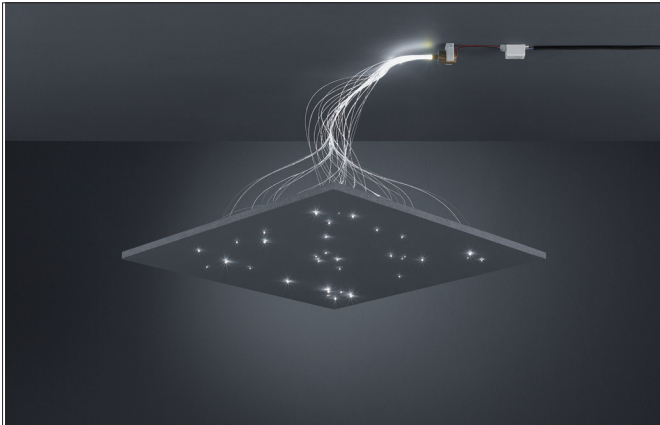

**FIBATEC LED starry sky set**

Article no. 9513Y

Light.  
For Generations.

230V

**Tender**

LED starry sky set. Comprising: 1 x mini-projector - 1 W power-LED (D 26 x L 35 mm), 1 x fiber bundle, customised, 33-component: 33 x Ø 1.0 mm, length: 1,000 mm. Including converter (L 52 x W 30 x H 23 mm) for connection with 230-V mains voltage, without fan (thus no noise generation). Two of these sets have been designed for an area of approximately 1 m<sup>2</sup>. Degree of protection: according to DIN EN 60529 IP20, Protection class: (EN 61140) II, Voltage: 230V AC 50Hz, Power: 1 W, With control gear: Yes, Control: on/off.

<b>Article data</b>	
Article no.	9513Y
GTIN	4250047734550
Series name	FIBATEC
Short description	LED starry sky set
Weight	0.140 kg
Length of the connection line	1,500 mm

<b>Lighting technology</b>	
Colour temperature	amber

**FIBATEC LED starry sky set**

Article no. 9513Y

Light.  
For Generations.

Operating technology of the luminaire	
AC nominal voltage max	230 V
Frequenz max.	50 Hz
Protection class	II
Degree of protection	IP20
Ambient temperature	0 up to 40 °C
Control	on/off
Length of the connection line	1,500 mm
Bulb change possible	Yes