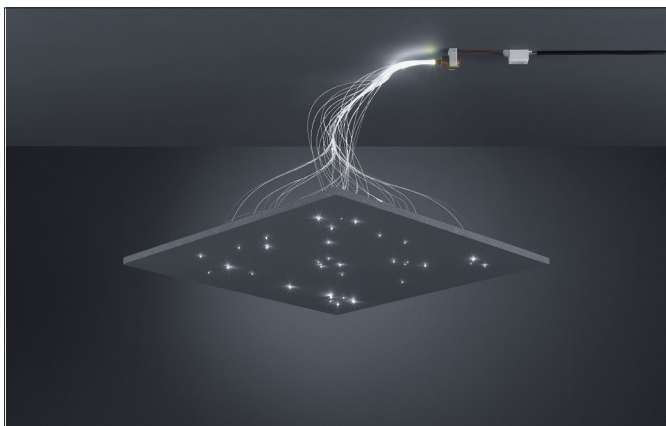

FIBATEC LED starry sky set

Article no. 9513Y

Tender

LED starry sky set. Comprising: 1 x mini-projector - 1 W power-LED (D 26 x L 35 mm), 1 x fiber bundle, customised, 33-component: 33 x Ø 1.0 mm, length: 1,000 mm. Including converter (L 52 x W 30 x H 23 mm) for connection with 230-V mains voltage, without fan (thus no noise generation). Two of these sets have been designed for an area of approximately 1 m². Degree of protection: according to DIN EN 60529 IP20, Protection class: (EN 61140) II, Voltage: 230V AC 50Hz, Power: 1 W, With control gear: Yes, Control: on/off.

Article data	
Article no.	9513Y
GTIN	4250047734550
Series name	FIBATEC
Short description	LED starry sky set
Weight	0.140 kg
Length of the connection line	1,500 mm
Conformance	CE, UKCA

Lighting technology	
Colour temperature	amber

FIBATEC LED starry sky set

Article no. 9513Y

Operating technology of the luminaire	
AC nominal voltage max	230 V
Frequency max	50 Hz
Protection class	II
Degree of protection	IP20
Ambient temperature	0 up to 40 °C
Control	on/off
Length of the connection line	1,500 mm
Bulb change possible	Yes