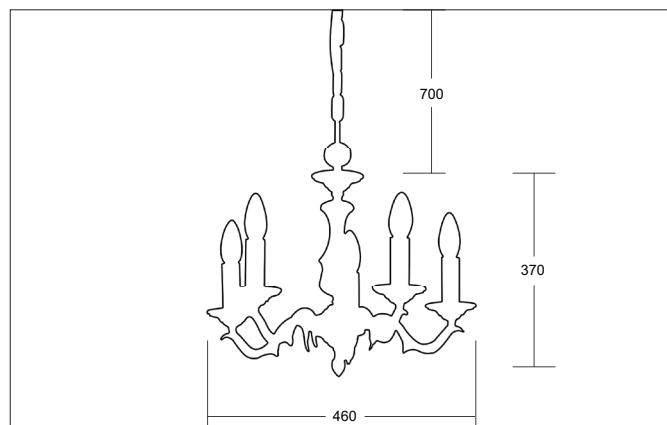

ARANDA Pendelleuchte gold glänzend / gold matt

Article no. 850535

Light.
For Generations.**Tender**

Pendelleuchte gold glänzend / gold matt, gold / gold matt, Other.Surface mounting, Ceiling-mountedAnbau-Pendelleuchte.Lamp holder: E14, Mounting method: Surface mounting, Place of installation: Ceiling-mounted, Material: Cast Brass, Degree of protection: according to DIN EN 60529 IP20, Protection class: (EN 61140) I, Voltage: 230V AC 50Hz, Power: 40 W, Amount of light sources / fittings: 5 Qty, without control gear, Control: Other.

Article data	
Article no.	850535
GTIN	4250047703228
Series name	ARANDA
Short description	Pendelleuchte gold glänzend / gold matt
Material	Other
Colour	Gold
Type of surface	Other
Shape	Other
Outer diameter	460 mm
Hight	370 mm
Scope of delivery	inkl. Kette 700 mm und Baldachin
Weight	4.700 kg

Mounting technology	
Mounting method	Surface mounting
Place of installation	Ceiling-mounted
Adjustability	Not adjustable
stamp	UKCA
Pendulum length min.	100 mm
Pendulum length max.	700 mm
Material cover	Without cover