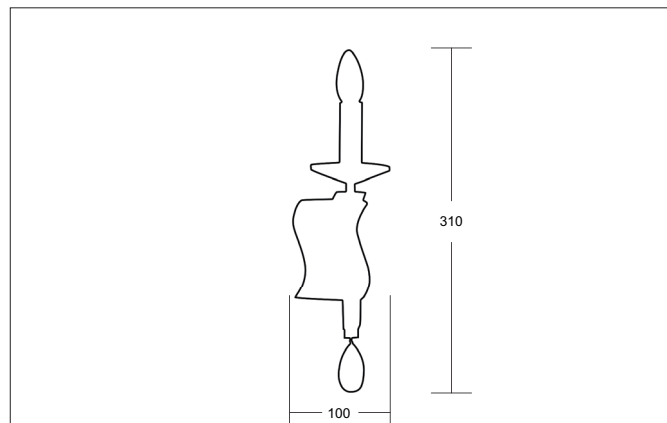

GIRATA Wall light glossy chrome, with crystals

Article no. 809051

Light.
For Generations.**Tender**

Wall light glossy chrome, with crystals, glossy chrome, Other.Surface mounting, Wall-mountedSurface-mounted wall light, with crystals.
Lamp holder: E14, Mounting method: Surface mounting, Place of installation: Wall-mounted, Material: Cast Brass / Crystal, Degree of protection: according to DIN EN 60529 IP20, Protection class: (EN 61140) I, Voltage: 230V AC 50Hz, Power: 40 W, Amount of light sources / fittings: 1 Qty, without control gear, Control: Other.

Article data	
Article no.	809051
GTIN	4250047748748
Series name	GIRATA
Short description	Wall light glossy chrome, with crystals
Material	Other
Colour	Chrome
Type of surface	Glossy
Shape	Other
Width	100 mm
Hight	310 mm
Weight	1.480 kg
Conformance	CE

GIRATA Wall light glossy chrome, with crystals

Article no. 809051

Light.
For Generations.

Operating technology of the luminaire	
Voltage type	AC
AC nominal voltage max	230 V
Frequency max	50 Hz
Lamp	Incandescent lamp
Lamp holder	E14
Protection class	I
Degree of protection	IP20
Control	Other
Bulb change possible	Yes

Mounting technology	
Mounting method	Surface mounting
Place of installation	Wall-mounted
Adjustability	Not adjustable
Material cover	Without cover

Packing data	
Gross weight	1.6 kg
Length of packaging	300 mm
Packaging width	300 mm
Packaging height	180 mm
Disposal at end of life	This product must not be disposed of with household waste. You are obliged, to dispose of such electrical waste separately. By disposing of electrical waste and other old or defective electronics separately, you support recycling or other forms of re-use. In that way you help to take care and to avoid that harmful substances get into the environment.