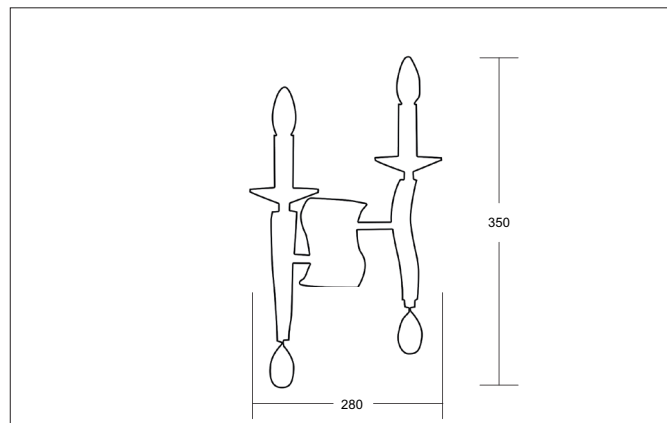

GIRATA Wall light glossy chrome, with crystals

Article no. 809052

Light.
For Generations.**Tender**

Wall light glossy chrome, with crystals, glossy chrome, Other.Surface mounting, Wall-mountedSurface-mounted wall light, with crystals.
Lamp holder: E14, Mounting method: Surface mounting, Place of installation: Wall-mounted, Material: Cast Brass / Crystal, Degree of protection: according to DIN EN 60529 IP20, Protection class: (EN 61140) I, Voltage: 230V AC 50Hz, Power: 80 W, Amount of light sources / fittings: 2 Qty, without control gear, Control: Other.

Article data	
Article no.	809052
GTIN	4250047748595
Series name	GIRATA
Short description	Wall light glossy chrome, with crystals
Material	Other
Colour	Chrome
Type of surface	Glossy
Shape	Other
Width	280 mm
Hight	350 mm
Weight	2.200 kg
Conformance	CE

GIRATA Wall light glossy chrome, with crystals

Article no. 809052

Light.
For Generations.

Operating technology of the luminaire	
Voltage type	AC
AC nominal voltage max	230 V
Frequency max	50 Hz
Lamp	Incandescent lamp
Lamp holder	E14
Protection class	I
Degree of protection	IP20
Control	Other
Bulb change possible	Yes

Mounting technology	
Mounting method	Surface mounting
Place of installation	Wall-mounted
Adjustability	Not adjustable
Material cover	Without cover

Packing data	
Gross weight	2.5 kg
Length of packaging	400 mm
Packaging width	400 mm
Packaging height	300 mm
Disposal at end of life	<p>This product must not be disposed of with household waste. You are obliged, to dispose of such electrical waste separately.</p> <p>By disposing of electrical waste and other old or defective electronics separately, you support recycling or other forms of re-use. In that way you help to take care and to avoid that harmful substances get into the environment.</p>