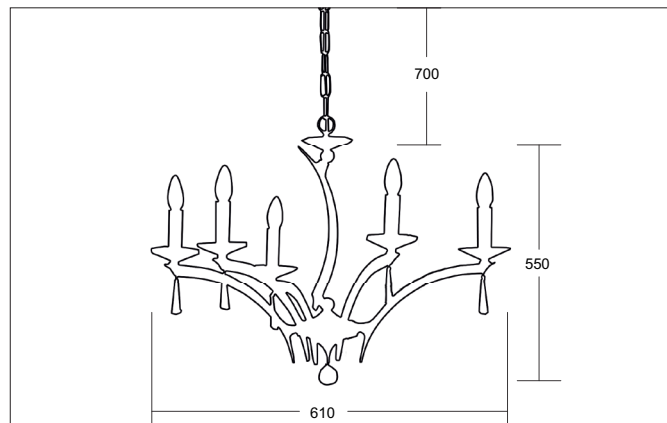

STELLA Pendelleuchte schwarzchrom glänzend, mit Kristallen

Article no. 850665

Light.
For Generations.**Tender**

Pendelleuchte schwarzchrom glänzend, mit Kristallen, black chrome, Other.Surface mounting, Ceiling-mountedAnbau-Pendelleuchte, mit Kristallen.Lamp holder: E14, Mounting method: Surface mounting, Place of installation: Ceiling-mounted, Material: Cast Brass / Crystal, Degree of protection: according to DIN EN 60529 IP20, Protection class: (EN 61140) I, Voltage: 230V AC 50Hz, Power: 40 W, Amount of light sources / fittings: 5 Qty, without control gear, Control: Other.

Article data	
Article no.	850665
GTIN	4250047737032
Series name	STELLA
Short description	Pendelleuchte schwarzchrom glänzend, mit Kristallen
Material	Other
Colour	Black chrome
Type of surface	Glossy
Shape	Other
Outer diameter	610 mm
Height	550 mm
Scope of delivery	inkl. Kette 700 mm und Baldachin
Weight	6.900 kg

Mounting technology	
Mounting method	Surface mounting
Place of installation	Ceiling-mounted
Adjustability	Not adjustable
stamp	UKCA
Pendulum length min.	100 mm
Pendulum length max.	700 mm
Material cover	Without cover

Packing data	
Gross weight	8 kg
Length of packaging	765 mm
Packaging width	765 mm
Packaging height	715 mm
Disposal at end of life	This product must not be disposed of with household waste. You are obliged, to dispose of such electrical waste separately. By disposing of electrical waste and other old or defective electronics separately, you support recycling or other forms of re-use. In that way you help to take care and to avoid that harmful substances get into the environment.