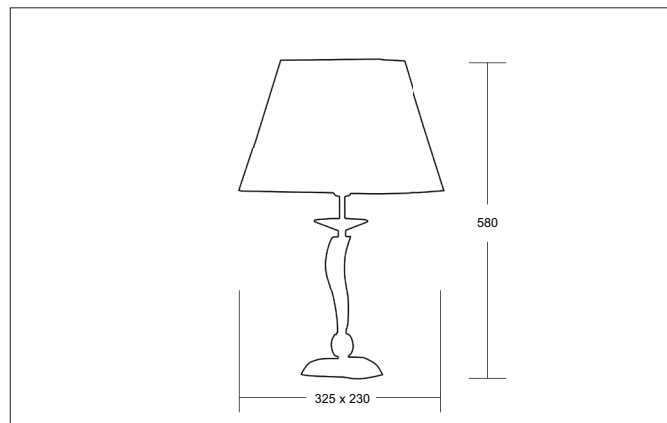

GIRATA Shiny gold table lamp, with beige chintz shade

Article no. 829043

Tender

Shiny gold table lamp, with beige chintz shade, shiny gold, round. Compact design for harmonious implementation in harmonious, architectural room concepts. Table lamp, shade: Chintz beige. Version: E27, Mounting type: Surface-mounted, Mounting location: Table-mounted, Material: Cast brass / Crystal / Chintz, Protection rating on room side: to DIN EN 60529: IP20, Protection class: (EN 61140) I, Voltage: 230V AC 50Hz, Power: 60 W, Number of bulbs / sockets: 1 piece, without control gear, Type of dimming: Other.

Article data	
Article no.	829043
GTIN	4250047748557
Series name	GIRATA
Short description	Shiny gold table lamp, with beige chintz shade
Material	Other
Colour	Gold
Type of surface	Glossy
Shape	Round
Outer diameter	325 mm
Length	325 mm
Width	230 mm
Hight	580 mm
Shade colour	Beige
Shade material	Chintz
Weight	1.600 kg
Conformance	CE, UKCA

Mounting technology	
Mounting method	Surface mounting
Place of installation	Table-mounted
Adjustability	Not adjustable
Material cover	Without cover

Packing data	
Gross weight	3.38 kg
Length of packaging	400 mm
Packaging width	400 mm
Packaging height	1,100 mm
Disposal at end of life	<p>This product must not be disposed of with household waste. You are obliged, to dispose of such electrical waste separately.</p> <p>By disposing of electrical waste and other old or defective electronics separately, you support recycling or other forms of re-use. In that way you help to take care and to avoid that harmful substances get into the environment.</p>