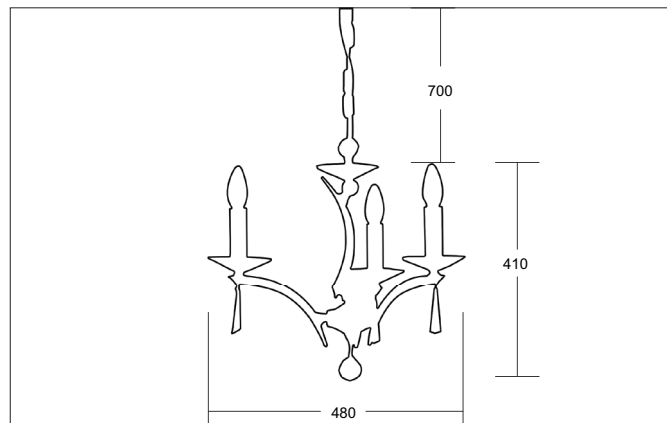

**STELLA Pendant light shiny chrome, with crystals**

Article no. 850563

Light.  
For Generations.**Tender**

Pendant light shiny chrome, with crystals, glossy chrome, Other. Surface mounting, Ceiling-mounted. Surface-mounted pendant light, with crystals. Lamp holder: E14, Mounting method: Surface mounting, Place of installation: Ceiling-mounted, Material: Cast Brass / Crystal, Degree of protection: according to DIN EN 60529 IP20, Protection class: (EN 61140) I, Voltage: 230V AC 50Hz, Power: 40 W, Amount of light sources / fittings: 3 Qty, without control gear, Control: Other.

Article data	
Article no.	850563
GTIN	4250047732877
Series name	STELLA
Short description	Pendant light shiny chrome, with crystals
Material	Other
Colour	Chrome
Type of surface	Glossy
Shape	Other
Outer diameter	480 mm
Height	410 mm
Scope of delivery	incl. 700 mm chain and canopy
Weight	4.500 kg
Conformance	CE, UKCA

**STELLA Pendant light shiny chrome, with crystals**

Article no. 850563

Light.  
For Generations.

Operating technology of the luminaire	
Voltage type	AC
AC nominal voltage max	230 V
Frequency max	50 Hz
Lamp	Incandescent lamp
Lamp holder	E14
Protection class	I
Degree of protection	IP20
Control	Other
Bulb change possible	Yes

Mounting technology	
Mounting method	Surface mounting
Place of installation	Ceiling-mounted
Adjustability	Not adjustable
Pendulum length min.	100 mm
Pendulum length max.	700 mm
Material cover	Without cover