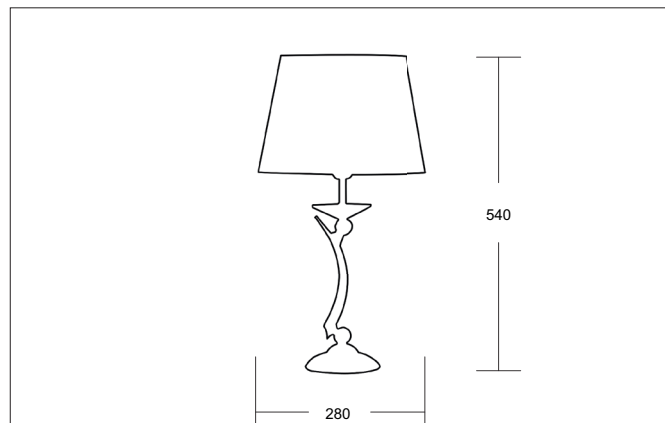

**STELLA Shiny gold table lamp, with beige Moiré Jaquard shade**

Article no. 820593

Light.  
For Generations.**Tender**

Shiny gold table lamp, with beige Moiré Jaquard shade, shiny gold, Round. Surface mounting, Table-mounted. Table lamp, shade: Moiré Jaquard beige. Lamp holder: E27, Mounting method: Surface mounting, Place of installation: Table-mounted, Material: Cast Brass / Crystal / Moiré Jaquard, Degree of protection: according to DIN EN 60529 IP20, Protection class: (EN 61140) I, Voltage: 230V AC 50Hz, Power: 60 W, Amount of light sources / fittings: 1 Qty, without control gear, Control: Other.

Article data	
Article no.	820593
GTIN	4250047736110
Series name	STELLA
Short description	Shiny gold table lamp, with beige Moiré Jaquard shade
Material	Other
Colour	Gold
Type of surface	Glossy
Shape	Round
Outer diameter	280 mm
Height	540 mm
Shade colour	Beige
Shade material	Chintz
Weight	1.230 kg
Conformance	CE

Mounting technology	
Mounting method	Surface mounting
Place of installation	Table-mounted
Adjustability	Not adjustable
Material cover	Without cover

Packing data	
Gross weight	1.8 kg
Length of packaging	300 mm
Packaging width	300 mm
Packaging height	1,100 mm
Disposal at end of life	This product must not be disposed of with household waste. You are obliged, to dispose of such electrical waste separately. By disposing of electrical waste and other old or defective electronics separately, you support recycling or other forms of re-use. In that way you help to take care and to avoid that harmful substances get into the environment.