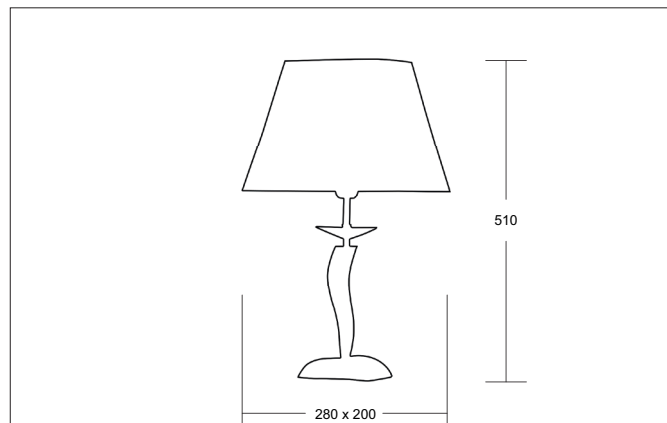

GIRATA Table lamp, glossy chrome, with white chintz shade

Article no. 829051

Light.
For Generations.**Tender**

Table lamp, glossy chrome, with white chintz shade, glossy chrome, Round. Surface mounting, Table-mounted. Table lamp, shade: Chintz white. Lamp holder: E27, Mounting method: Surface mounting, Place of installation: Table-mounted, Material: Cast Brass / Crystal / Chintz, Degree of protection: according to DIN EN 60529 IP20, Protection class: (EN 61140) I, Voltage: 230V AC 50Hz, Power: 60 W, Amount of light sources / fittings: 1 Qty, without control gear, Control: Other.

Article data	
Article no.	829051
GTIN	4250047748489
Series name	GIRATA
Short description	Table lamp, glossy chrome, with white chintz shade
Material	Cast Brass / Crystal / Chintz
Colour	Chrome
Type of surface	Glossy
Shape	Round
Outer diameter	280 mm
Length	280 mm
Width	200 mm
Height	510 mm
Shade colour	White
Shade material	Chintz
Weight	1.330 kg
Conformance	CE

GIRATA Table lamp, glossy chrome, with white chintz shade

Article no. 829051

Light.
For Generations.

Operating technology of the luminaire	
Voltage type	AC
AC nominal voltage max	230 V
Frequency max	50 Hz
Lamp	Incandescent lamp
Lamp holder	E27
Protection class	I
Degree of protection	IP20
Control	Other
Bulb change possible	Yes