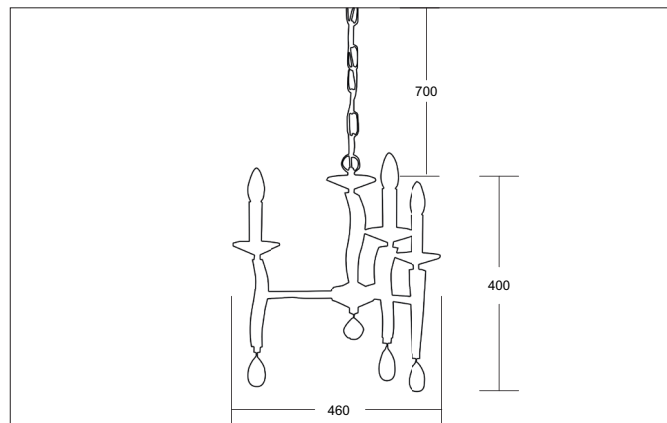

GIRATA Pendant light shiny chrome, with crystals

Article no. 859053

Light.
For Generations.**Tender**

Pendant light shiny chrome, with crystals, glossy chrome, Other. Surface mounting, Ceiling-mounted. Surface-mounted pendant light, with crystals. Lamp holder: E14, Mounting method: Surface mounting, Place of installation: Ceiling-mounted, Material: Cast Brass / Crystal, Degree of protection: according to DIN EN 60529 IP20, Protection class: (EN 61140) I, Voltage: 230V AC 50Hz, Power: 120 W, Amount of light sources / fittings: 3 Qty, without control gear, Control: Other.

Article data	
Article no.	859053
GTIN	4250047748632
Series name	GIRATA
Short description	Pendant light shiny chrome, with crystals
Material	Cast Brass / Crystal
Colour	Chrome
Type of surface	Glossy
Shape	Other
Outer diameter	460 mm
Height	400 mm
Scope of delivery	incl. 700 mm chain and canopy
Weight	5.500 kg
Conformance	CE

GIRATA Pendant light shiny chrome, with crystals

Article no. 859053

Light.
For Generations.

Operating technology of the luminaire	
Voltage type	AC
AC nominal voltage max	230 V
Frequency max	50 Hz
Lamp	Incandescent lamp
Lamp holder	E14
Protection class	I
Degree of protection	IP20
Control	Other
Bulb change possible	Yes

Mounting technology	
Mounting method	Surface mounting
Place of installation	Ceiling-mounted
Adjustability	Not adjustable
Pendulum length min.	100 mm
Pendulum length max.	700 mm
Material cover	Without cover