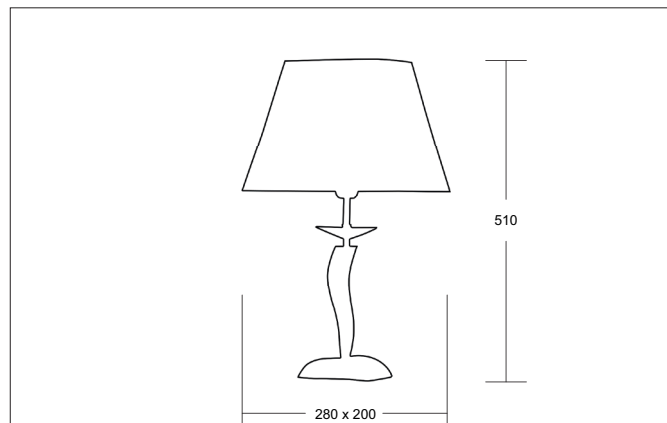

GIRATA Table lamp glossy black chrome, with white chintz shade

Article no. 829061

Light.
For Generations.**Tender**

Table lamp glossy black chrome, with white chintz shade, glossy black chrome, Round.Surface mounting, Table-mountedTable lamp, shade: Chintz white.Lamp holder: E27, Mounting method: Surface mounting, Place of installation: Table-mounted, Material: Cast Brass / Crystal / Chintz, Degree of protection: according to DIN EN 60529 IP20, Protection class: (EN 61140) I, Voltage: 230V AC 50Hz, Power: 60 W, Amount of light sources / fittings: 1 Qty, without control gear, Control: Other.

Article data	
Article no.	829061
GTIN	4250047748496
Series name	GIRATA
Short description	Table lamp glossy black chrome, with white chintz shade
Material	Other
Colour	Black chrome
Type of surface	Glossy
Shape	Round
Outer diameter	280 mm
Length	280 mm
Width	200 mm
Height	510 mm
Shade colour	White
Shade material	Chintz
Weight	1.530 kg
Conformance	CE

GIRATA Table lamp glossy black chrome, with white chintz shade

Article no. 829061

Light.
For Generations.

Operating technology of the luminaire	
Voltage type	AC
AC nominal voltage max	230 V
Frequency max	50 Hz
Lamp	Incandescent lamp
Lamp holder	E27
Protection class	I
Degree of protection	IP20
Control	Other
Bulb change possible	Yes