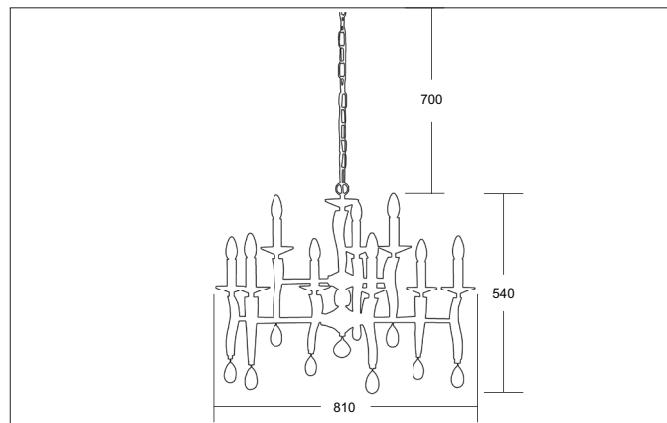

GIRATA Pendant light shiny chrome, with crystals

Article no. 859059

Tender

Pendant light, glossy chrome, with crystals, glossy chrome, other. Compact design for harmonious implementation in harmonious, architectural room concepts. Surface-mounted pendant light, with crystals. Version: E14, Mounting type: Surface-mounted, Mounting location: Ceiling-mounted, Material: Cast brass / crystal, Protection rating on room side: to DIN EN 60529: IP20, Protection class: (EN 61140) I, Voltage: 230V AC 50Hz, Power: 40 W, Number of bulbs / sockets: 9, without control gear, Type of dimming: other.

Article data	
Article no.	859059
GTIN	4250047748724
Series name	GIRATA
Short description	Pendant light shiny chrome, with crystals
Material	Other
Colour	Chrome
Type of surface	Glossy
Shape	Other
Outer diameter	810 mm
Height	540 mm
Scope of delivery	incl. 700 mm chain and canopy
Weight	11.300 kg
Conformance	CE, UKCA

GIRATA Pendant light shiny chrome, with crystals

Article no. 859059

Operating technology of the luminaire	
Voltage type	AC
AC nominal voltage max	230 V
Frequency max	50 Hz
Lamp	Incandescent lamp
Lamp holder	E14
Protection class	I
Degree of protection	IP20
Control	Other
Bulb change possible	Yes
Energy efficiency class	nicht erforderlich

Mounting technology	
Mounting method	Surface mounting
Place of installation	Ceiling-mounted
Adjustability	Not adjustable
Pendulum length min.	100 mm
Pendulum length max.	700 mm
Material cover	Without cover