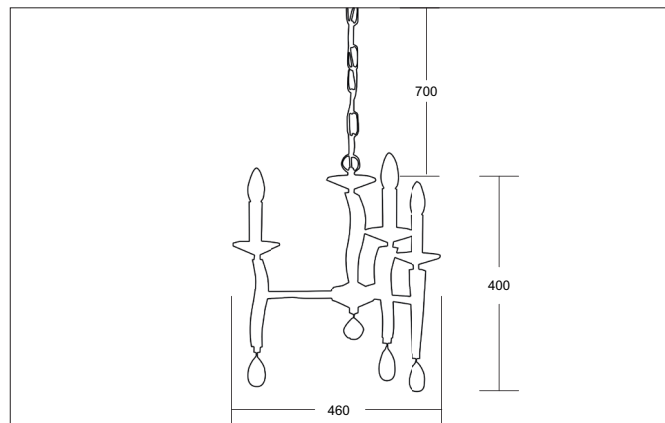

**GIRATA Pendelleuchte schwarzchrom glänzend, mit Kristallen**

Article no. 859063

Light.  
For Generations.**Tender**

Pendelleuchte schwarzchrom glänzend, mit Kristallen, black chrome, Other.Surface mounting, Ceiling-mountedAnbau-Pendelleuchte, mit Kristallen.Lamp holder: E14, Mounting method: Surface mounting, Place of installation: Ceiling-mounted, Material: Cast Brass / Crystal, Degree of protection: according to DIN EN 60529 IP20, Protection class: (EN 61140) I, Voltage: 230V AC 50Hz, Power: 40 W, Amount of light sources / fittings: 3 Qty, without control gear, Control: Other.

Article data	
Article no.	859063
GTIN	4250047748649
Series name	GIRATA
Short description	Pendelleuchte schwarzchrom glänzend, mit Kristallen
Material	Cast Brass / Crystal
Colour	Black chrome
Type of surface	Glossy
Shape	Other
Outer diameter	460 mm
Hight	400 mm
Scope of delivery	inkl. Kette 700 mm und Baldachin
Weight	5.500 kg

**GIRATA Pendelleuchte schwarzchrom glänzend, mit Kristallen**

Article no. 859063

Light.  
For Generations.

Operating technology of the luminaire	
Voltage type	AC
AC nominal voltage max	230 V
Frequenz max.	50 Hz
Lamp	Incandescent lamp
Lamp holder	E14
Protection class	I
Degree of protection	IP20
Control	Other
Bulb change possible	Yes

Mounting technology	
Mounting method	Surface mounting
Place of installation	Ceiling-mounted
Adjustability	Not adjustable
Pendulum length min.	100 mm
Pendulum length max.	700 mm
Material cover	Without cover