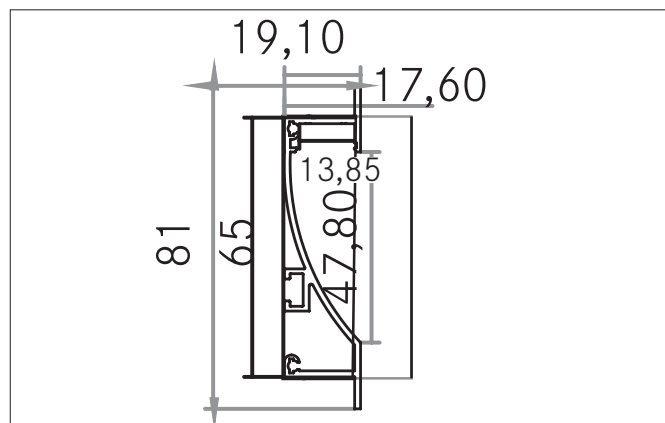

P32-12 Wall recessed profile

Article no. 73650260

Light.
For Generations.**Tender**

Wall recessed profile P32-12, alu. for Material: Aluminium, dimensions profile: length: 100 mm x width: 19,1 mm x height: 81 mm .

Product Benefits

- Especially suitable for wall, niche and corridor lighting.
- Up to 6 meters in one piece. (For deliveries beyond 2000 mm: please ask for delivery costs separately).
- Direct floor lighting due to 45° angle.
- Covers on roll, up to 80 meters in one piece.
- Designed for installation in plasterboard.

Article data	
Article no.	73650260
GTIN	4251433913689
Series name	P32-12
Short description	Wall recessed profile
Material	Aluminium
Colour	Alu
Length	100 mm
Width	19.1 mm
Hight	81 mm
Weight	0.039 kg

P32-12 Wall recessed profile

Article no. 73650260

Light.
For Generations.

Packing data	
Gross weight	0.06 kg
Length of packaging	2,020 mm
Packaging width	80 mm
Packaging height	40 mm
Note	Please note that the materials aluminium and PMMA or PC can expand differently with changes in temperature! At a temperature change of 10°C, the coefficient of expansion is approx. aluminium is approx. 0.7mm per metre, for plastic approx. 1.5mm per metre. This is not a defect in the product, this is a normal physical process.
Disposal at end of life	This product must not be disposed of with household waste. You are obliged, to dispose of such electrical waste separately. By disposing of electrical waste and other old or defective electronics separately, you support recycling or other forms of re-use. In that way you help to take care and to avoid that harmful substances get into the environment.