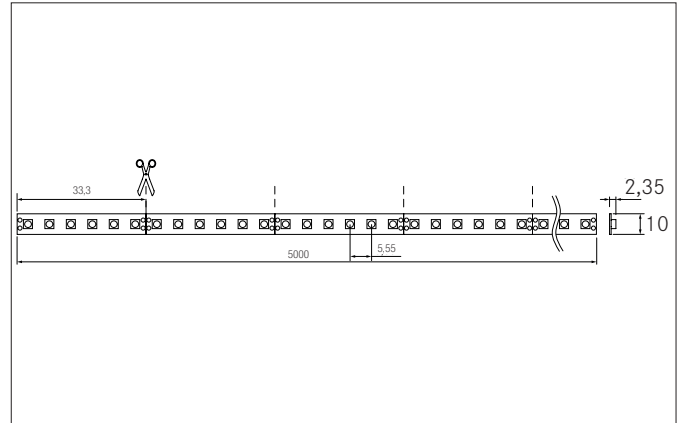

QUALITYFLEX Individual LED flex lighting Food, 33.33 mm, 14.4 W / m, IP00
Article no. 75203020

Light.
For Generations.

Tender

LED flex lighting Food, 33.33 mm, 14.4 W / m, IP00, white, 2.050K. LED flex lighting decorative, technical as well as efficient lighting of light coves, linear applications and backlighting, basic or general lighting of rooms, architectural applications and for areas where high illumination is required, such as indirect or direct lighting, luminous ceilings, gastronomy lighting and much more. Length: 5000.0 mm Lamp power per meter: 14.4 W/m, Luminous flux per meter: 1220.0 lm/m, Degree of protection: IP00, Protection class: III, Voltage: 24V DC, Beam angle: 120.0 °, 180 LEDs per meter, Chip distance (Short Pitch) : 5,55mm. For individual application, the LED flex board can be used all 33,33 mm be cut back. The maximum system length of 5.000mm must not be exceeded with one feed-in.

QUALITYFLEX Individual LED flex lighting Food, 33.33 mm, 14.4 W / m, IP00

Article no. 75203020

Light.
For Generations.

Article data	
Article no.	75203020
GTIN	4251433901242
Series name	QUALITYFLEX Individual
Short description	LED flex lighting Food, 33.33 mm, 14.4 W / m, IP00
Colour	White
Length	5,000 mm
Width	10 mm
Hight	2.4 mm
Scope of delivery	Including 1 x mounting instruction
Weight	0.003 kg
Length of the connection line	350 mm

Operating technology of QualityFlex	
Short Pitch	5.55 mm
Number of lamps per meter	180 Qty
Length of individual sections	33.33 mm
Smallest bend radius	25 mm
Length	5,000 mm
Maximum module length	5,000 mm
Circuit type	Parallel conduction
LED Type	3528 LED