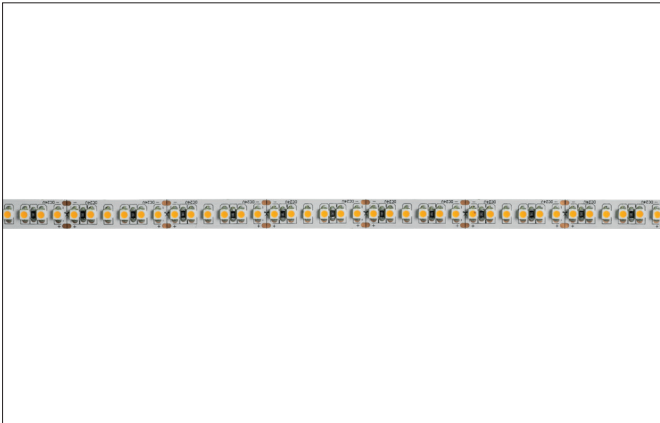

QUALITYFLEX Individual LED flex lighting Food, 33.33 mm, 14.4 W / m, IP00
Article no. 75203020

Light.
For Generations.

Tender

LED flex lighting Food, 33.33 mm, 14.4 W / m, IP00, white, 2.050K. LED flex lighting decorative, technical as well as efficient lighting of light coves, linear applications and backlighting, basic or general lighting of rooms, architectural applications and for areas where high illumination is required, such as indirect or direct lighting, luminous ceilings, gastronomy lighting and much more. Length: 5000.0 mm Lamp power per meter: 14.4 W/m, Luminous flux per meter: 1220.0 lm/m, Degree of protection: IP00, Protection class: III, Voltage: 24V DC, Beam angle: 120.0 °, 180 LEDs per meter, Chip distance (Short Pitch) : 5,55mm. For individual application, the LED flex board can be used all 33,33 mm be cut back. The maximum system length of 5.000mm must not be exceeded with one feed-in.

Product Benefits

- LED flex boards for the presentation of food.
- Matched color reproduction for optimal product presentation of: red meat, bread & baked goods, cheese & restaurant, fruit, marbled meat, vegetables.
- Divisible every 33.33 mm.

QUALITYFLEX Individual LED flex lighting Food, 33.33 mm, 14.4 W / m, IP00

Article no. 75203020

Light.
For Generations.

Article data	
Article no.	75203020
GTIN	4251433901242
Series name	QUALITYFLEX Individual
Short description	LED flex lighting Food, 33.33 mm, 14.4 W / m, IP00
Colour	White
Length	5,000 mm
Width	10 mm
Hight	2.4 mm
Scope of delivery	Including 1 x mounting instruction
Weight	0.003 kg
Length of the connection line	350 mm

Operating technology of QualityFlex	
Short Pitch	5.55 mm
Number of lamps per meter	180 Qty
Length of individual sections	33.33 mm
Smallest bend radius	25 mm
Length	5,000 mm
Maximum module length	5,000 mm
Circuit type	Parallel conduction
LED Type	3528 LED