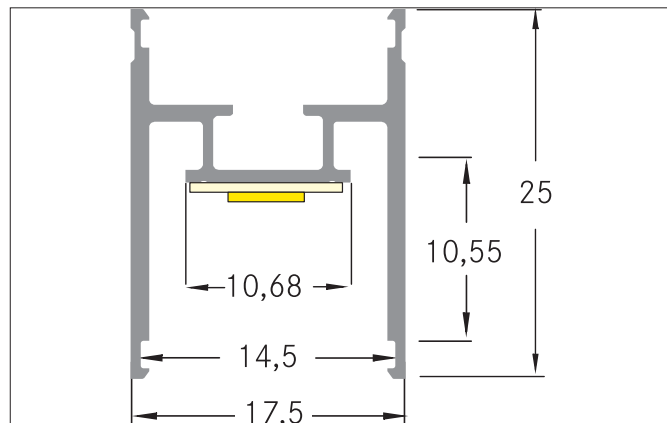

P02-10 Surface-mounted profile

Article no. 53605260

Light.
For Generations.**Tender**

Surface-mounted profile, alu anodized. For optimal attachment of the profile this holders are suitable 53034000. For connecting of two profiles is the connector 53030000 optimal suited. With the use of profile covers 53440000 53440070 53440080 the additional mechanical protection and optimal light distribution can be achieved. The associated end cap set is under 53087260 available. Mounting method: Mounting profile. Material: Aluminium, dimensions profile: length: 2.000 mm x width: 17,5 mm x height: 25 mm

Article data	
Article no.	53605260
GTIN	4251433911524
Series name	P02-10
Short description	Surface-mounted profile
Material	Aluminium
Colour	Alu
Length	2,000 mm
Width	17.5 mm
Height	25 mm
Weight	0.543 kg

P02-10 Surface-mounted profile

Article no. 53605260

Light.
For Generations.

Packing data	
Gross weight	0.946 kg
Length of packaging	2,020 mm
Packaging width	80 mm
Packaging height	40 mm
Note	Please note that the materials aluminium and PMMA or PC can expand differently with changes in temperature! At a temperature change of 10°C, the coefficient of expansion is approx. aluminium is approx. 0.7mm per metre, for plastic approx. 1.5mm per metre. This is not a defect in the product, this is a normal physical process.
Disposal at end of life	This product must not be disposed of with household waste. You are obliged, to dispose of such electrical waste separately. By disposing of electrical waste and other old or defective electronics separately, you support recycling or other forms of re-use. In that way you help to take care and to avoid that harmful substances get into the environment.