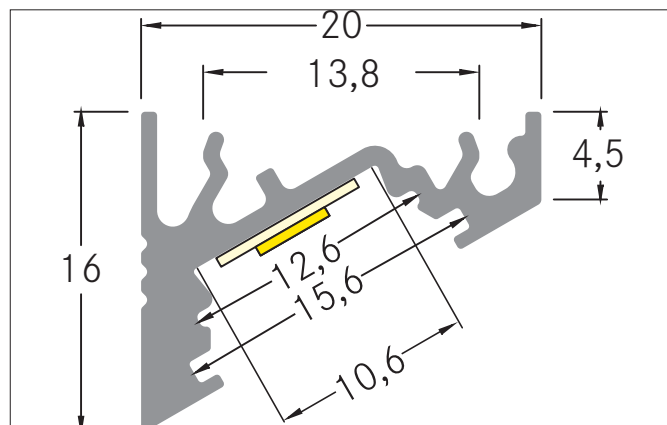

P60-10 Surface-mounted corner profile

Article no. 73700070

Light.
For Generations.

Tender

Surface-mounted corner profile, white. For optimal attachment of the profile this holders are suitable 53001000. For connecting of two profiles is the connector 53005000 optimal suited. With the use of profile covers 73400000 73400070 the additional mechanical protection and optimal light distribution can be achieved. The associated end cap set is under 53070070 available. for Mounting method: Corner profile, Material: Aluminium, dimensions profile: length: 100 mm x width: 20 mm x height: 16 mm .

Product Benefits

1. Compact surface-mounted corner profile.
   - Alignment of the beam angle to 30° or 60° depending on the installation.
   - Up to 4 meters in length in one piece.
2. (For deliveries beyond 2000 mm: Please ask for delivery costs separately).
3. Can be used for corner constructions such as cabinet lighting or the kitchen work surface.

Article data	
Article no.	73700070
GTIN	4251433913962
Series name	P60-10
Short description	Surface-mounted corner profile
Material	Aluminium
Colour	White
Type of surface	Matt
Length	100 mm
Width	20 mm
Height	16 mm
Weight	0.016 kg