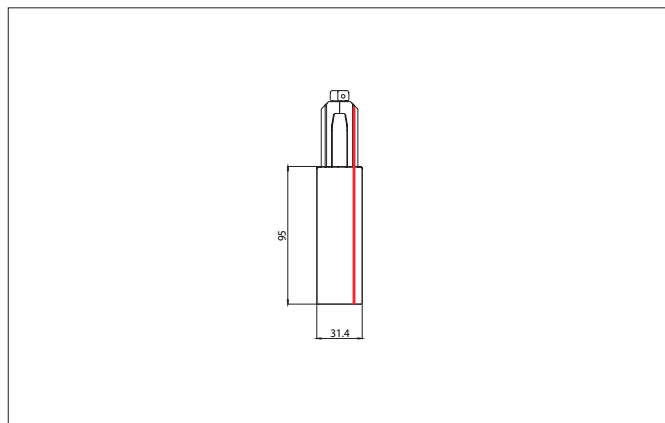

**DALI end feed**

Article no. 87166080

Light.  
For Generations.

Tender	
DALI end feed, black. .	

Article data	
Article no.	87166080
GTIN	4251433979487
Short description	DALI end feed
Colour	Black
Weight	0.105 kg

Packing data	
Gross weight	0.114 kg
Length of packaging	148 mm
Packaging width	31 mm
Packaging height	37 mm

Disposal at end of life	<p>This product must not be disposed of with household waste. You are obliged, to dispose of such electrical waste separately.</p> <p>By disposing of electrical waste and other old or defective electronics separately, you support recycling or other forms of re-use. In that way you help to take care and to avoid that harmful substances get into the environment.</p>
-------------------------	--