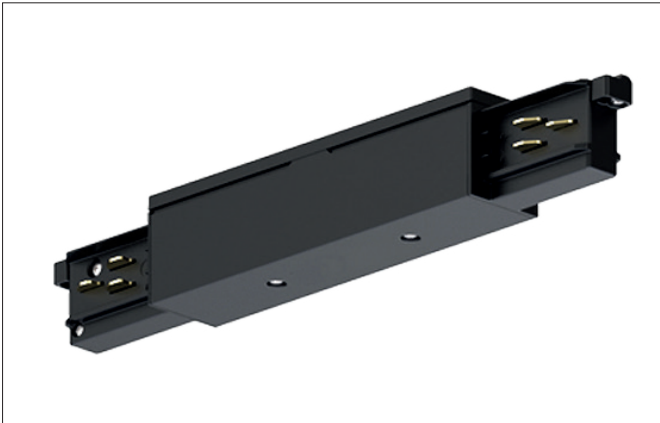

**Center power feed**  
Article no. 87124080

Light.  
For Generations.

Tender	
Center power feed, black. .	
Article data	
Article no.	87124080
GTIN	4251433979326
Short description	Center power feed
Colour	Black
Weight	0.210 kg
Packing data	
Gross weight	0.21 kg
Length of packaging	255 mm
Packaging width	32 mm
Packaging height	38 mm
Disposal at end of life	This product must not be disposed of with household waste. You are obliged, to dispose of such electrical waste separately. By disposing of electrical waste and other old or defective electronics separately, you support recycling or other forms of re-use. In that way you help to take care and to avoid that harmful substances get into the environment.