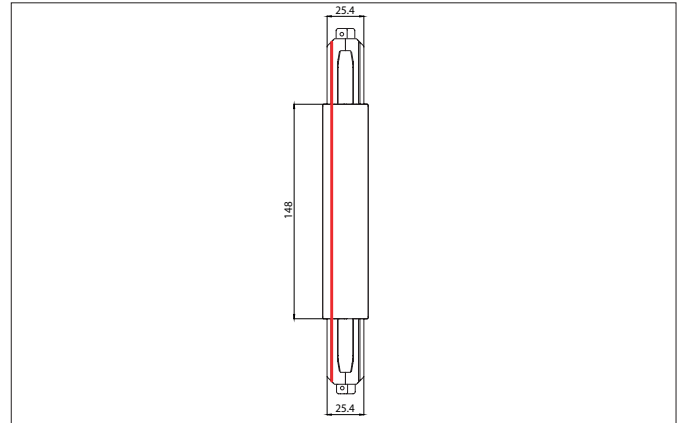

**Center power feed**  
Article no. 87124080

Light.  
For Generations.

Tender	
Center power feed, black. .	
Article data	
Article no.	87124080
GTIN	4251433979326
Short description	Center power feed
Colour	Black
Weight	0.210 kg
Packing data	
Gross weight	0.21 kg
Length of packaging	255 mm
Packaging width	32 mm
Packaging height	38 mm
Disposal at end of life	This product must not be disposed of with household waste. You are obliged, to dispose of such electrical waste separately. By disposing of electrical waste and other old or defective electronics separately, you support recycling or other forms of re-use. In that way you help to take care and to avoid that harmful substances get into the environment.