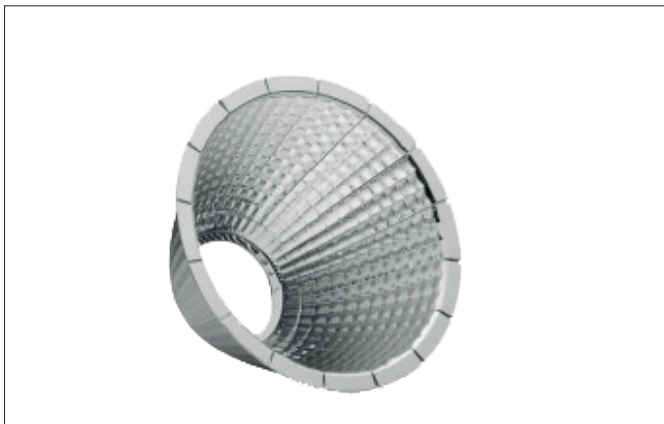

ATLAS / TRAVUS Reflector for LED recessed spotlight 12590xxx und 12592xxx

Article no. 81590001

Light.
For Generations.

Tender	
Reflector for LED recessed spotlight 12590xxx und 12592xxx, silver. Material: Aluminium, Beam angle: 12°.	

Article data	
Article no.	81590001
GTIN	4251433956372
Series name	ATLAS / TRAVUS
Short description	Reflector for LED recessed spotlight 12590xxx und 12592xxx
Material	Aluminium
Colour	Silver
Outer diameter	105 mm
Hight	60 mm
Weight	0.176 kg
Conformance	CE, UKCA

ATLAS / TRAVUS Reflector for LED recessed spotlight 12590xxx und 12592xxx

Article no. 81590001

Light.
For Generations.