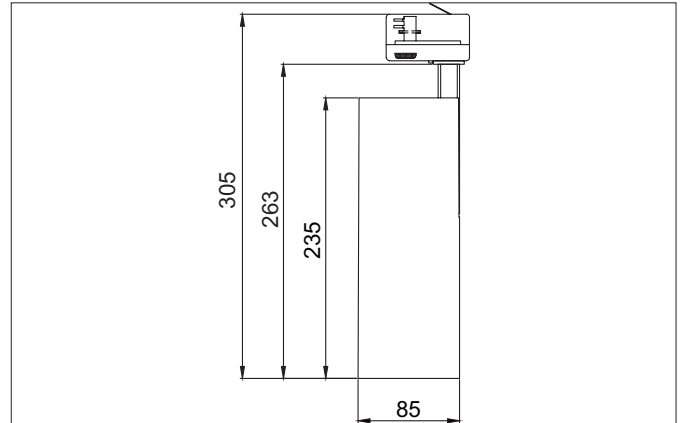

MAXI LED track spotlight

Article no. 88398173

Light.
For Generations.**Tender**

LED track spotlight, Round., Hight 263.0 mm Weight 1.269 kg, with rotattionssymmetrical, deep, wide distributed light intensity. Power 1 x 32 W, Light colour warm white, Correlated color temprature (CCT) 3.000 K, Colour rendering index CRI > 90, Housing material: Aluminium / Glass / Plastic, Colour: White structure, Permissible ambient temperature (ta): -20 °C - +25 °C, Protection class (EN 61140): I, Degree of protection (DIN EN 60529): IP20, .With electronic driver, DALI dimmable.

Article data	
Article no.	88398173
GTIN	4251433954255
Series name	MAXI
Short description	LED track spotlight
Material	Aluminium / Glass / Plastic
Colour	White
Type of surface	Structure
Shape	Round
Length	235 mm
Hight	263 mm
Weight	1.269 kg

MAXI LED track spotlight

Article no. 88398173

Light.
For Generations.

Lighting technology	
Colour temperature	3.000 K
Light colour	White
System efficiency	32 lm/W
Colour rendering	CRI > 90
Reflector	High-gloss
Light sharing	Symmetric
Adjustable color temperature	No

Packing data	
Gross weight	1.395 kg
Length of packaging	300 mm
Packaging width	200 mm
Packaging height	150 mm
Disposal at end of life	This product must not be disposed of with household waste. You are obliged, to dispose of such electrical waste separately. By disposing of electrical waste and other old or defective electronics separately, you support recycling or other forms of re-use. In that way you help to take care and to avoid that harmful substances get into the environment.