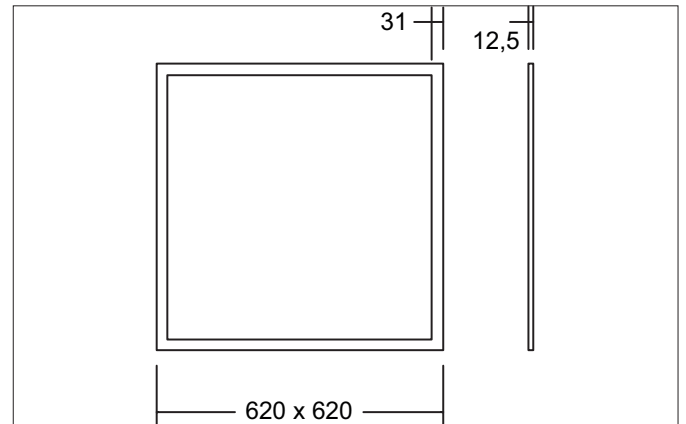

AGGY LED-Panel 620 x 620 mm MP DALI-2  
Article no. 32247073

Light.  
For Generations.

#### Tender

LED-Panel 620 x 620 mm MP DALI-2, white, Square. In a compact design, for installation in tool-less rapid assembly systems. Set inkl. Konverter für 230V-Netzspannung, DALI-2 dimmbar, Maße Konverter: L 215 x B 50,5 x H 30mm Mounting method: Recessed mounting, Place of installation: Ceiling-mounted, Material: Aluminium / Polystyrene, Degree of protection: according to DIN EN 60529 IP40, Protection class: (EN 61140) II, Voltage: 230V AC 50Hz, Power: 34W, Amount of light sources / fittings: 1.0 Qty, Luminous flux: 4.080lm, Colour temperature: 3.000 K, Light colour : White, Beam angle: 85°, Adjustability: Not adjustable, With control gear: Yes, Dimmable: Yes, Control: DALI-2 .

Article data	
Article no.	32247073
GTIN	4251433970750
Series name	AGGY
Short description	LED-Panel 620 x 620 mm MP DALI-2
Material	Aluminium / Polystyrene
Colour	White
Shape	Square
Built-in width	620 mm
Built-in length	620 mm
Installation depth	12.5 mm
Length	620 mm
Width	620 mm
Hight	12.5 mm
Scope of delivery	inkl. Philips DALI-2 dimmbares Betriebsgerät
Weight	2.500 kg

Accessories	
	Article no.: 81132070 Anbaurahmen HomeMade 638 x 638 mm  Abmessung: 638 mm x 638 mm x 52 mm
	Article no.: 81133070 Einbaurahmen HomeMade 660 x 650 mm  Abmessung: 660 mm x 650 mm x 30 mm