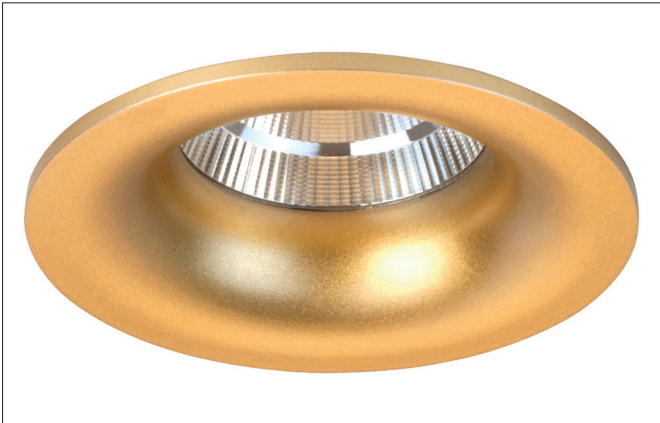

LED recessed downlight
Article no. 12106063

Light.
For Generations.

Entwurf

Tender

LED recessed downlight, gold, Round. In a compact design, for installation in tool-less rapid assembly systems. Mounting method: Recessed mounting, Place of installation: Ceiling-mounted, Material: Aluminium, Degree of protection: according to DIN EN 60529 IP20, Protection class: (EN 61140) III, Current: 500 mA, Power: 10W, Amount of light sources / fittings: 1.0 Qty, Luminous flux: 800lm, Colour temperature: 3000 K, Light colour : White, Beam angle: 32°, Adjustability: Not adjustable, With control gear: No.

Article data	
Article no.	12106063
GTIN	4250047797548
Short description	LED recessed downlight
Material	Aluminium
Colour	Gold
Type of surface	Matt
Shape	Round
Outer diameter	82 mm
Built-in diameter	74 mm
Installation depth	48 mm
Weight	0.206 kg

LED recessed downlight
Article no. 12106063

Light.
For Generations.

Lighting technology	
Colour temperature	3000 K
Light colour	White
Light output	Direct
Luminous flux	800 lm
System efficiency	80 lm/W
Colour rendering	CRI > 90
Reflector	High-gloss
Beam angle	32°
Light sharing	Symmetric

Operating technology of the luminaire	
System output	10 W
Voltage type	DC
Current	500 mA
Lamp	LED
Protection class	III
Degree of protection	IP20
Control	Dimming depending on driver

Mounting technology	
Mounting method	Recessed mounting
Place of installation	Ceiling-mounted
Adjustability	Not adjustable
Further references	No cover with thermal insulation material
Material cover	Plastic, transparent