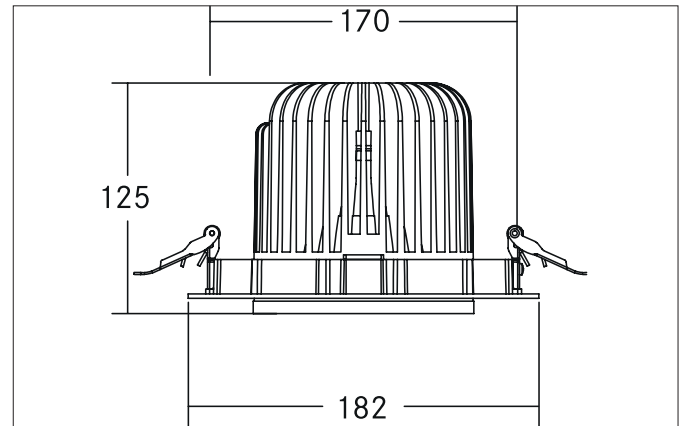

**LED recessed downlight**

Article no. 12593174

Light.  
For Generations.**Tender**

LED recessed downlight, Round. Ceiling cut-out Installation depth mm, Weight 1,501 kg, with rotationssymmetrical, deep, wide distributed light intensity. Luminous flux 3.843 lm, Power 1 x 32 W, Light colour neutral white, Correlated color temprature (CCT) 4.000 K, Colour rendering index CRI > 90, Housing material: Aluminium / Plastic / Steel, Colour: White, Permissible ambient temperature (ta): -20 °C - +25 °C, Protection class (EN 61140): II, Degree of protection (DIN EN 60529): IP20, .With electronic driver, DALI dimmable.

Article data	
Article no.	12593174
GTIN	4251433944249
Short description	LED recessed downlight
Material	Aluminium / Plastic / Steel
Colour	White
Shape	Round
Weight	1.501 kg

Lighting technology	
Colour temperature	4.000 K
Light colour	White
Light output	Direct
Luminous flux	3,843 lm
System efficiency	120 lm/W
Colour rendering	CRI > 90
Reflector	Glossy
Light sharing	Symmetric
Adjustable color temperature	No

Mounting technology	
Mounting method	Recessed mounting
Place of installation	Ceiling-mounted
Adjustability	Rotable and pivoted
Further references	No cover with thermal insulation material

Packing data	
Gross weight	1.694 kg
Length of packaging	195 mm
Packaging width	195 mm
Packaging height	220 mm
Disposal at end of life	<p>This product must not be disposed of with household waste. You are obliged, to dispose of such electrical waste separately.</p> <p>By disposing of electrical waste and other old or defective electronics separately, you support recycling or other forms of re-use. In that way you help to take care and to avoid that harmful substances get into the environment.</p>