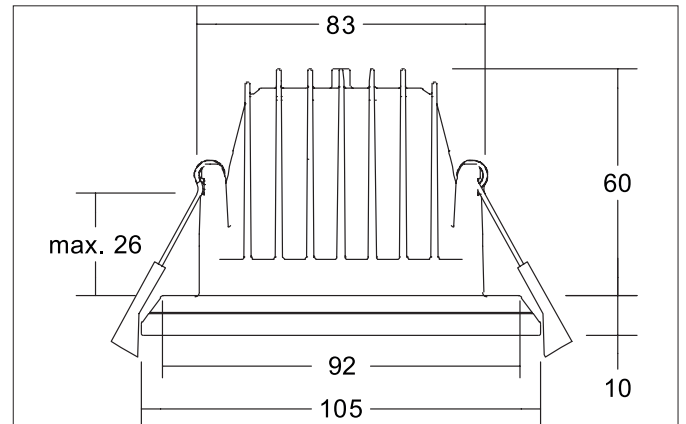

**ZONDRA LED recessed downlight set, direct, trailing edge phase****dimmable**

Article no. 39337173

Light.  
For Generations.**Tender**

LED recessed downlight set, direct, trailing edge phase dimmable, Round. Toolless ceiling installation by installation springs. Ceiling cut-out  $\varnothing$  83 mm, Installation depth 60 mm, Outer diameter 105 mm, Weight 0,312 kg, Reflector silver with rotationssymmetrical, deep, wide distributed light intensity. optimal light distribution due to a plastic, structured cover. with max: 13 W, Delivery without bulb. Housing material: Aluminium / Plastic, Colour: White structure, Permissible ambient temperature (ta):  $-20\text{ }^{\circ}\text{C} - +25\text{ }^{\circ}\text{C}$ , Protection class (EN 61140): II, Degree of protection (DIN EN 60529): IP20, .With electronic driver, Trailing-edge phase dimmable with integrated strain relief.

**Product Benefits**

- Recessed downlight in round design made of solid aluminum.
- Ceiling cut-out 83 mm, outer diameter 92/105 mm, installation depth 60 mm, height 10 mm, maximum ceiling thickness 26 mm, luminous flux 1,190 lm, UGR>16, IP20.
- Also available as a smaller version (diameter 78/90 mm) and as a variant with external indirect component in two sizes available.
- Supplied with dimmable phase cut-off converter.

**ZONDRA LED recessed downlight set, direct, trailing edge phase dimmable**

Article no. 39337173

Light.  
For Generations.

Article data	
Article no.	39337173
GTIN	4251433981497
Series name	ZONDRA
Short description	LED recessed downlight set, direct, trailing edge phase dimmable
Material	Aluminium / Plastic
Colour	White
Type of surface	Structure
Shape	Round
Outer diameter	105 mm
Built-in diameter	83 mm
Installation depth	60 mm
Hight	10 mm
Weight	0.312 kg