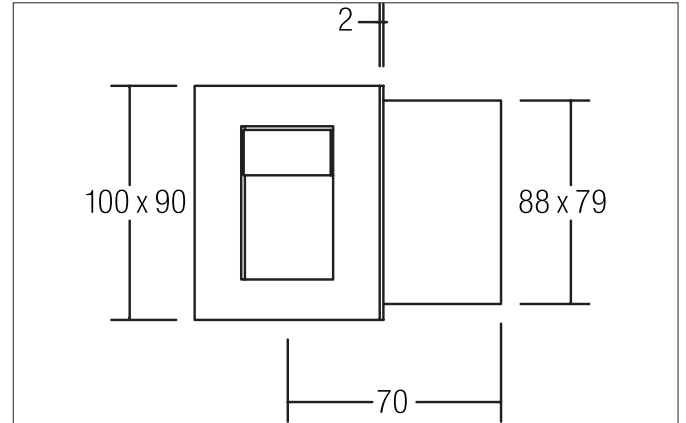

UGLOS LED wall recessed light

Article no. 10166223

Light.
For Generations.**Tender**

LED wall recessed light, Rectangular. Ceiling cut-out L x W 79 x 88 mm, Installation depth 70 mm, Length 90 mm, Width 100 mm, Weight 0,476 kg, with rotationssymmetrical, deep, wide distributed light intensity. optimal light distribution due to a glass transparent cover. Power 1 x 1 W, Light colour warm white, Correlated color temprature (CCT) 3.000 K, Colour rendering index CRI > 80, Housing material: Stainless steel / Steel / Glass, Colour: Stainless steel, Permissible ambient temperature (ta): -20 °C - +25 °C, Protection class (EN 61140): III, Degree of protection (DIN EN 60529): IP20, .For connection to an external driver, which is not included in the scope of delivery of the luminaire. Other dimmable.

| Article data | |
|--------------------|---------------------------------|
| Article no. | 10166223 |
| GTIN | 4251433907299 |
| Series name | UGLOS |
| Short description | LED wall recessed light |
| Material | Stainless steel / Steel / Glass |
| Colour | Stainless steel |
| Type of surface | Matt |
| Shape | Rectangular |
| Built-in width | 88 mm |
| Built-in length | 79 mm |
| Installation depth | 70 mm |
| Length | 90 mm |
| Width | 100 mm |
| Hight | 90 mm |
| Weight | 0.476 kg |
| Conformance | CE, UKCA |

| Accessories | |
|---|---|
|  | Article no.: 17666000 LED converter 350 mA, on/off switchable Power: 1 - 5 W Dimensions: 52 mm x 30 mm x 23 mm |