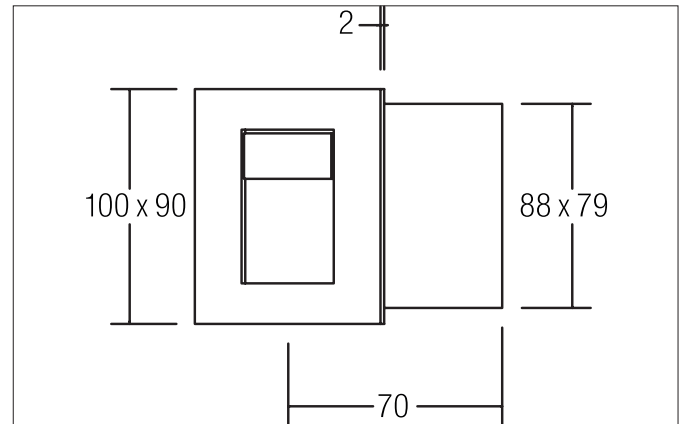

UGLOS LED wall recessed light

Article no. 10166223

Tender

LED wall recessed light, Rectangular. Ceiling cut-out L x W 79 x 88 mm, Installation depth 70 mm, Length 90 mm, Width 100 mm, Weight 0,476 kg, with rotationssymmetrical, deep, wide distributed light intensity. Cover glass transparent. Luminous flux 40 lm, Power 1 x 1 W, Light colour warm white, Correlated color temperature (CCT) 3.000 K, Colour rendering index CRI > 80, Housing material: Stainless steel / Steel / Glass, Colour: Stainless steel, Permissible ambient temperature (ta): -20 °C - +25 °C, Protection class (EN 61140): III, Degree of protection (DIN EN 60529): IP20. For connection to an external driver, which is not included in the scope of delivery of the luminaire. Other dimmable.

Article data	
Article no.	10166223
GTIN	4251433907299
Series name	UGLOS
Short description	LED wall recessed light
Material	Stainless steel / Steel / Glass
Colour	Stainless steel
Type of surface	Matt
Shape	Rectangular
Built-in width	88 mm
Built-in length	79 mm
Installation depth	70 mm
Length	90 mm
Width	100 mm
Hight	90 mm
Weight	0.476 kg
Conformance	CE, UKCA

Mounting technology	
Mounting method	Recessed mounting
Place of installation	Wall-mounted
Adjustability	Not adjustable
Material cover	Glass transparent

Packing data	
Gross weight	0.52 kg
Length of packaging	105 mm
Packaging width	95 mm
Packaging height	85 mm
Disposal at end of life	This product must not be disposed of with household waste. You are obliged, to dispose of such electrical waste separately. By disposing of electrical waste and other old or defective electronics separately, you support recycling or other forms of re-use. In that way you help to take care and to avoid that harmful substances get into the environment.

Required accessories	
Article no.: 17665000	
LED converter 350 mA, switchable	
Power: 1 - 3,2 W, Plug&Play	
Dimensions: 52 mm x 30 mm x 23 mm	
https://www.brumberg.com/fileadmin/products/Datenblatt_17665000_2021_DE.pdf	