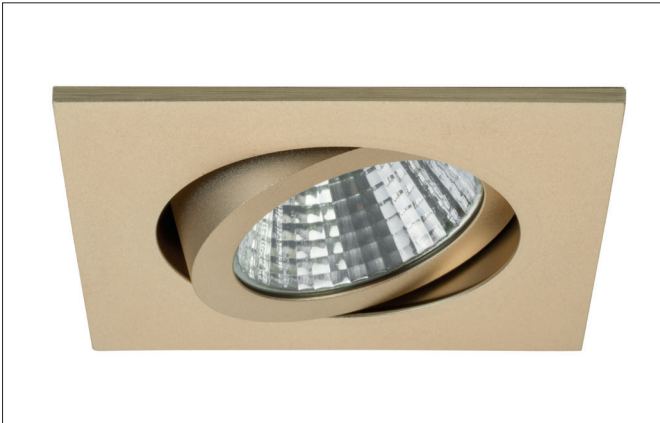

LED recessed spot set  
Article no. 12279633

Light.  
For Generations.

230V

**Tender**

LED recessed spot set, champagne matt, Angular. Voltage: 230V AC 50Hz, Power: 21W, Adjustability: Pivoted.

Article data	
Article no.	12279633
GTIN	4250047706335
Short description	LED recessed spot set
Colour	Champagne
Shape	Angular
Weight	0.811 kg