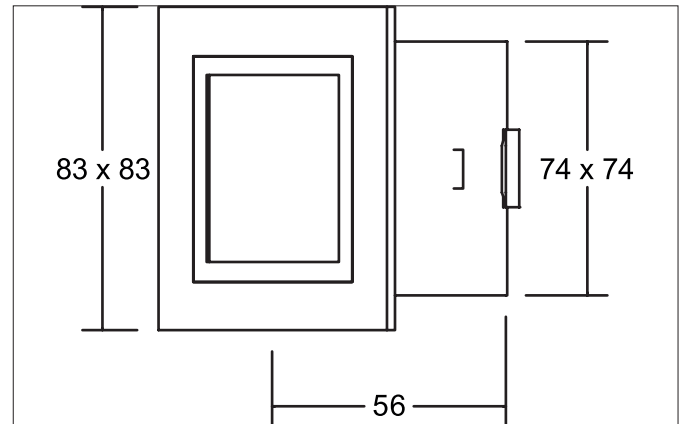

ELEU LED wall recessed light

Article no. P3730WW

Light.
For Generations.**Tender**

LED wall recessed light, Square. Ceiling cut-out L x W 74 x 72 mm, Installation depth 56 mm, Weight 0,222 kg, with rotationssymmetrical, deep, wide distributed light intensity. optimal light distribution due to a glass opal cover. Luminous flux 40 lm, Power 1 x 1,2 W, System Efficiency 33 lm/W, Light colour warm white, Correlated color temperature (CCT) 3.000 K, Colour rendering index CRI > 80, Housing material: Steel, Colour: Alu, Permissible ambient temperature (ta): -20 °C - +25 °C, Protection class (EN 61140): III, Degree of protection (DIN EN 60529): IP20. For connection to an external driver, which is not included in the scope of delivery of the luminaire. Depending on driver dimmable.

| Article data | |
|--------------------|-------------------------|
| Article no. | P3730WW |
| GTIN | 4250047752356 |
| Series name | ELEU |
| Short description | LED wall recessed light |
| Material | Steel |
| Colour | Alu |
| Type of surface | Matt |
| Shape | Square |
| Built-in width | 72 mm |
| Built-in length | 74 mm |
| Installation depth | 56 mm |
| Width | 83 mm |
| Height | 83 mm |
| Weight | 0.222 kg |

ELEU LED wall recessed light

Article no. P3730WW

Light.
For Generations.

| Lighting technology | |
|---------------------|-----------|
| Colour temperature | 3.000 K |
| Light colour | White |
| Luminous flux | 40 lm/m |
| System efficiency | 33 lm/W |
| Colour rendering | CRI > 80 |
| Reflector | Without |
| Light sharing | Symmetric |