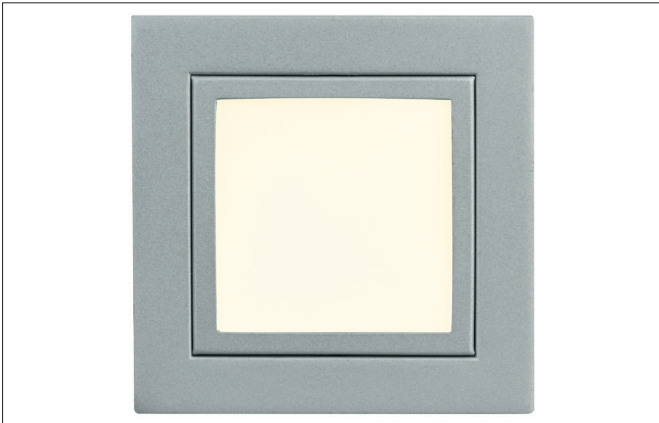

ELEU LED wall recessed light

Article no. P3730WW

Light.
For Generations.**Tender**

LED wall recessed light, Square. Ceiling cut-out L x W 74 x 72 mm, Installation depth 56 mm, Weight 0,222 kg, with rotationssymmetrical, deep, wide distributed light intensity. optimal light distribution due to a glass opal cover. Luminous flux 40 lm, Power 1 x 1,2 W, System Efficiency 33 lm/W, Light colour warm white, Correlated color temperature (CCT) 3.000 K, Colour rendering index CRI > 80, Housing material: Steel, Colour: Alu, Permissible ambient temperature (ta): -20 °C - +25 °C, Protection class (EN 61140): III, Degree of protection (DIN EN 60529): IP20. For connection to an external driver, which is not included in the scope of delivery of the luminaire. Depending on driver dimmable.

| Article data | |
|--------------------|-------------------------|
| Article no. | P3730WW |
| GTIN | 4250047752356 |
| Series name | ELEU |
| Short description | LED wall recessed light |
| Material | Steel |
| Colour | Alu |
| Type of surface | Matt |
| Shape | Square |
| Built-in width | 72 mm |
| Built-in length | 74 mm |
| Installation depth | 56 mm |
| Width | 83 mm |
| Height | 83 mm |
| Weight | 0.222 kg |

ELEU LED wall recessed light

Article no. P3730WW

Light.
For Generations.

| Lighting technology | |
|---------------------|-----------|
| Colour temperature | 3.000 K |
| Light colour | White |
| Luminous flux | 40 lm/m |
| System efficiency | 33 lm/W |
| Colour rendering | CRI > 80 |
| Reflector | Without |
| Light sharing | Symmetric |

| Operating technology of the luminaire | |
|---------------------------------------|-----------------------------------|
| System output | 1.2 W |
| Voltage type | DC |
| Current | 350 mA |
| Lamp | LED |
| Lamp holder | Plug&Play |
| Protection class | III |
| Degree of protection | IP20 |
| Dimmable | Depending on type of control gear |
| Control | Depending on driver |
| Bulb change possible | Yes |