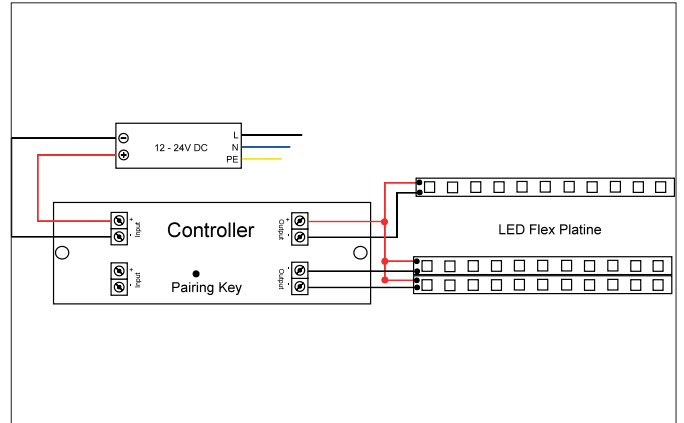

**White light radio control**  
Article no. 17528000

Light.  
For Generations.

**Tender**  
White light radio control. White light radio controller for controlling the one-color LED modules in the white light range or for controlling dim-warm flexible printed circuit boards 15312003 / 15362003. Controller: voltage: 12-24 V DC, current: maximum 10 A (2 x 5 A or 3 x 3.33 A), power: maximum 120 W / 240 W (12 V DC / 24 V DC), control: negative (common anode), control signal: PWM, radio frequency: 869.5 MHz, range (visual contact): up to 20 m, ambient temperature (ta): 0 °C to +40 °C. Controller connection using screw terminals, (Dimensions: L 178 x W 46 x H 18 mm. Material: Plastic, delivery: including strain relief. Controller per remote control: maximum 4 (for optimum radio connection) Remote control: Voltage (battery): 4.5 V DC - 3 x AAA (not included in the scope of delivery), Radio frequency: 869.5 MHz, transmission power (Ps) < 0 dBm, Range (visual contact): up to 20 m, Ambient temperature (ta): 0 °C to +40 °C, Dimensions: L 120 x W 48 x H 18 mm. Material: Plastic. Function scope:- On / Off. Dimming using a touch wheel - Save keys S1 / S2- Selection keys 25% / 50% / 75% / 100% brightness Degree of protection: according to DIN EN 60529 IP20, Protection class: (EN 61140) III, Voltage: 12V 24V, Power: 240 W, .

Article data	
Article no.	17528000
GTIN	4251433922568
Short description	White light radio control
Material	Plastic
Weight	0.121 kg

**White light radio control**

Article no. 17528000

Light.  
For Generations.