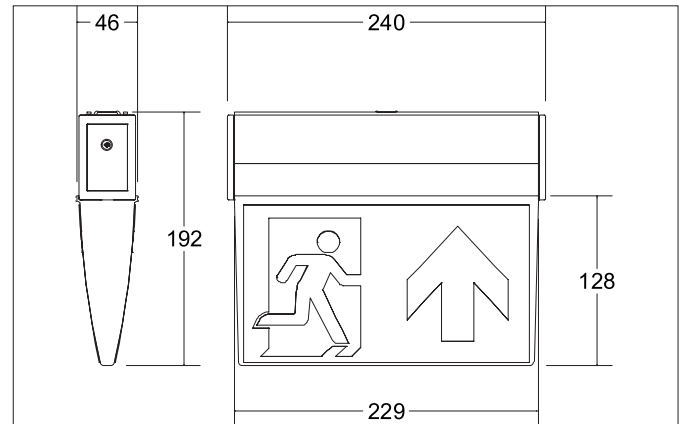

**RESCUE TWO Exit sign luminaire**

Article no. 79231264

Light.  
For Generations.**Tender**

Exit sign luminaire, alu anodized. Surface mounting, Ceiling-/Wall-mounted. Escape sign light, recognition range 25 m, nominal operating time 3 h, nominal operating time can be changed to 8 h, then the emergency lighting factor (BLF) is only 40 %, ceiling or wall mounting, incl. LiFePO4 single battery and pictogram set. Lamp holder: Without fitting, Mounting method: Surface mounting, Place of installation: Ceiling-/Wall-mounted, Material: Aluminium / Polycarbonate, Degree of protection: according to DIN EN 60529 IP41, Protection class: (EN 61140) I, Voltage: 230V AC 50Hz, Power: 4.6 W, Colour temperature: 4.000 K, Light colour: White, Adjustability: Not adjustable, With control gear: Yes, .

**RESCUE TWO Exit sign luminaire**

Article no. 79231264

Light.  
For Generations.

Article data	
Article no.	79231264
GTIN	4251433949510
Series name	RESCUE TWO
Short description	Exit sign luminaire
Material	Aluminium / Polycarbonate
Colour	Silver
Length	240 mm
Width	46 mm
Height	192 mm
Weight	0.681 kg
stamp	UKCA

Mounting technology	
Mounting method	Surface mounting
Place of installation	Ceiling-/Wall-mounted
Adjustability	Not adjustable
Material cover	Plastic, opal

Packing data	
Gross weight	0.831 kg
Length of packaging	272 mm
Packaging width	215 mm
Packaging height	57 mm
Disposal at end of life	This product must not be disposed of with household waste. You are obliged, to dispose of such electrical waste separately. By disposing of electrical waste and other old or defective electronics separately, you support recycling or other forms of re-use. In that way you help to take care and to avoid that harmful substances get into the environment.